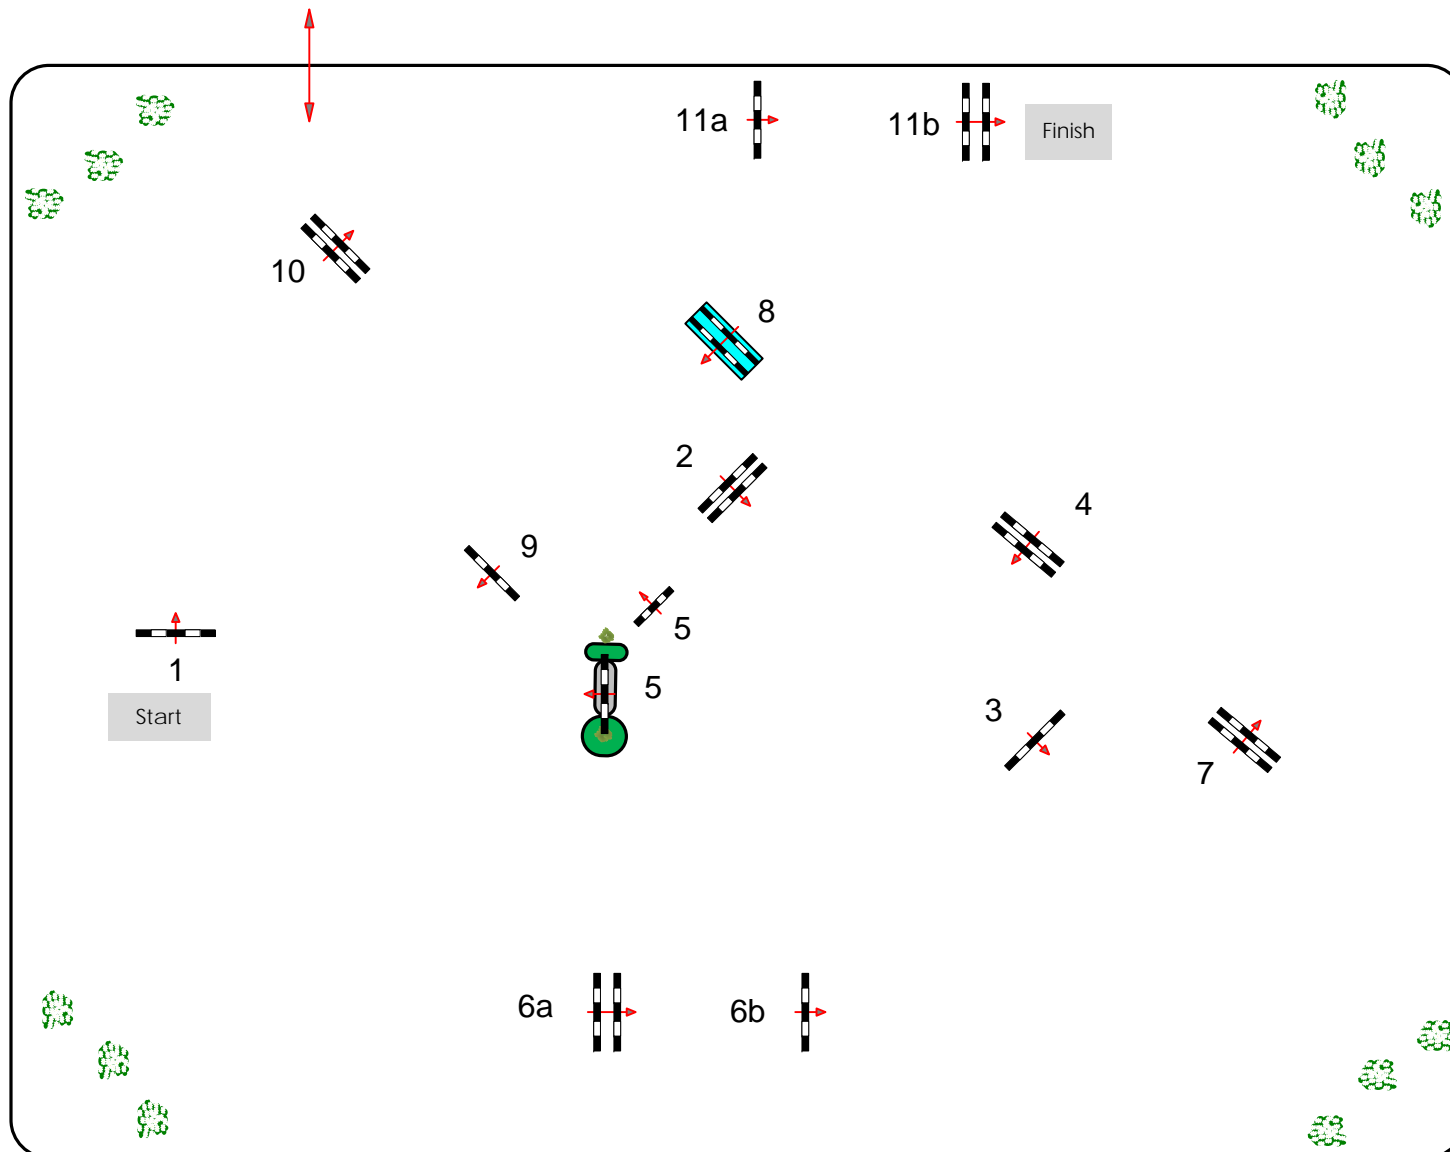

Competition Nr.:71

SILVER TOUR

Comp. against the clock

Class: 1,30

Wednesday 02.05.2012

Table: A
FEI RG / Art.: 238/2.1
Height: 1,30 mtr.

Speed: 350 m/Min.

Length: 410 mtr.
Time allowed: 71 sek.
Time Limit: 142 sek.

Obstacles: 0
Efforts: 0

Jump off:
0
Length: 0 mtr.
Time allowed: 0 sek.
Time Limit: 0 sek.

Course Designer

Walter Schellenbauer
Helfried Knotz
& Team