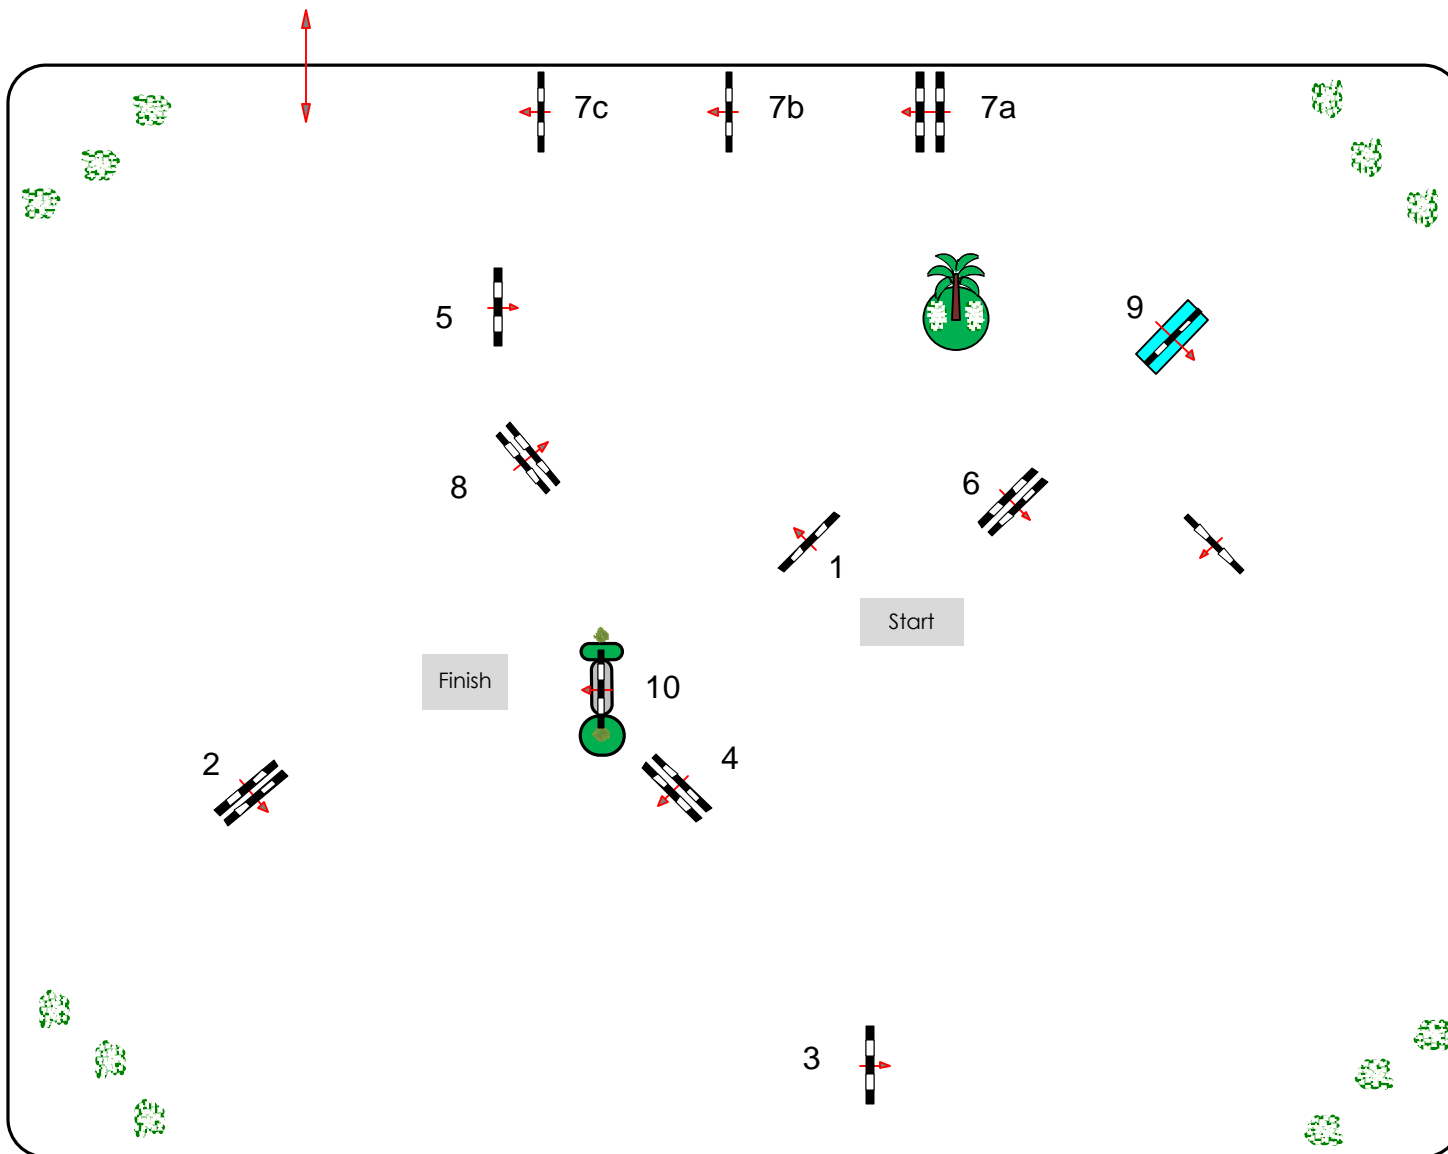

Competition Nr.:75

YOUNG HORSES 5 YEARS

Comp. against the clock

Class: 1,10

Thursday 03.05.2012

Table: A  
FEI RG / Art.: 238/2.1  
Hight: 1,10 mtr.

Speed: 350 m/Min.

Length: 490 mtr.  
Time allowed: 84 sek.  
Time Limit: 168 sek.

Obstacles: 10  
Efforts: 12

Jump off:  
**0**  
Length: 0 mtr.  
Time allowed: 0 sek.  
Time Limit: 0 sek.

**Course Designer**

Walter Schellenbauer  
Helfried Knotz  
& Team