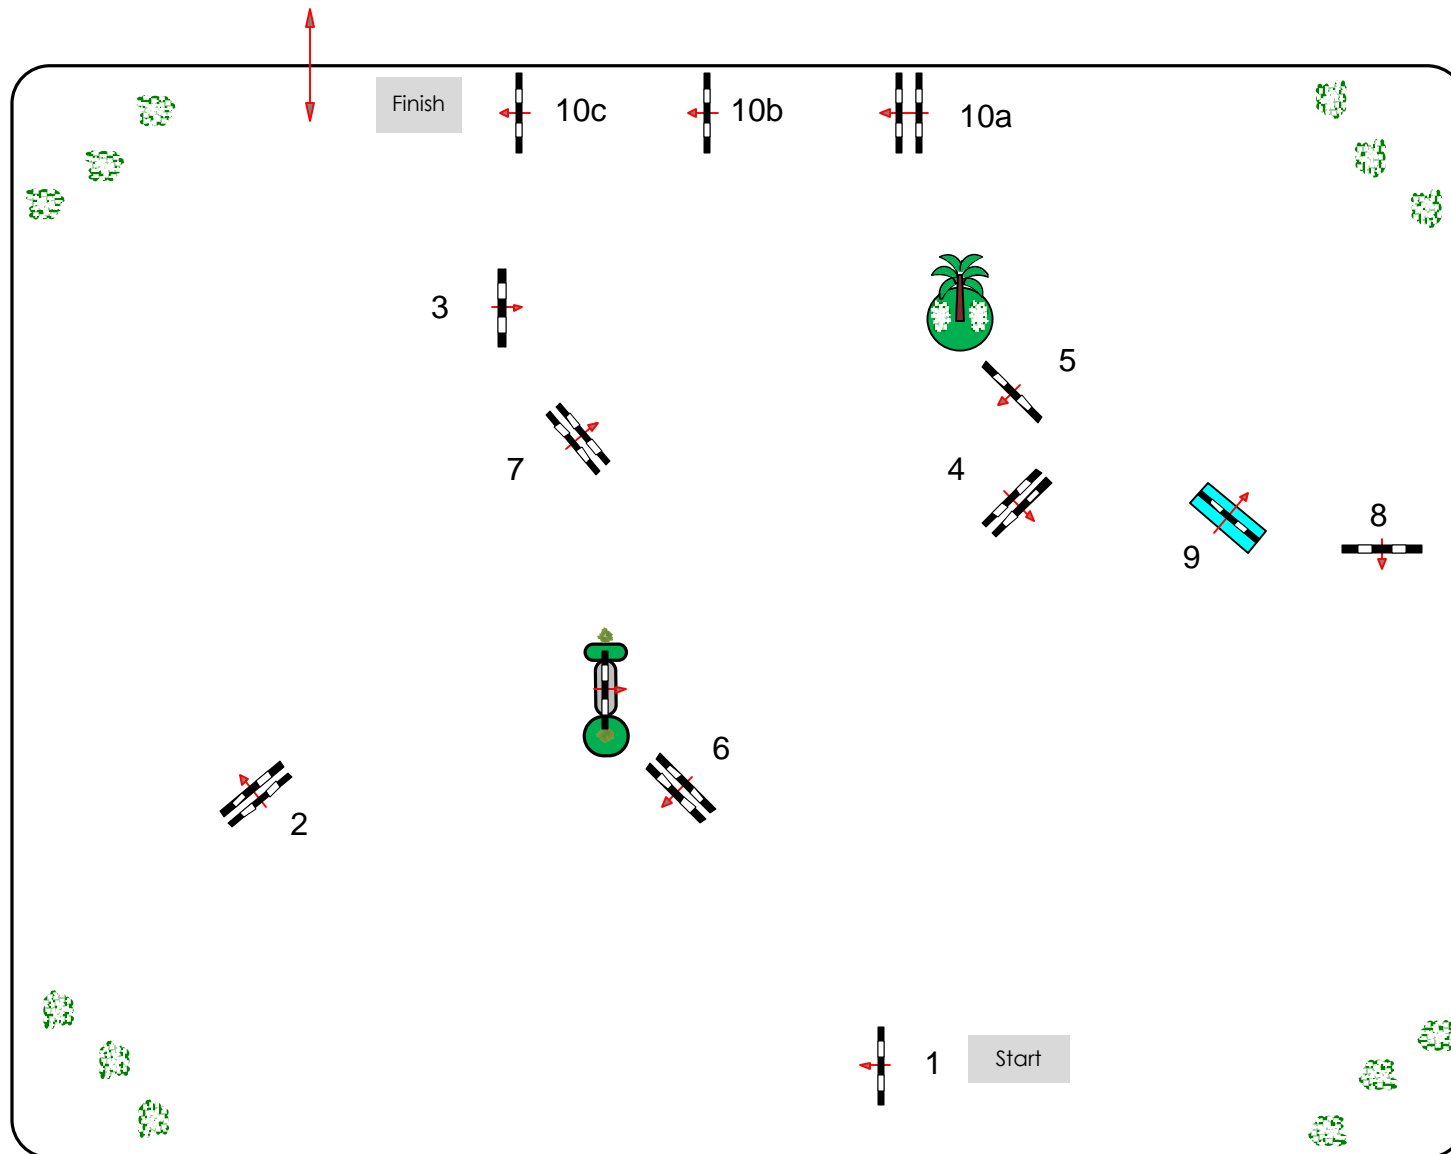

Competition Nr.:76

YOUNG HORSES 6 YEARS

Comp. against the clock

Class: 1,20

Thursday 03.05.2012

Table: A
FEI RG / Art.: 238/2.1
Hight: 1,20 mtr.

Speed: 350 m/Min.

Length: 480 mtr.
Time allowed: 83 sek.
Time Limit: 166 sek.

Obstacles: 10
Efforts: 12

Jump off:
0
Length: 0 mtr.
Time allowed: 0 sek.
Time Limit: 0 sek.

Course Designer

Walter Schellenbauer
Helfried Knotz
& Team