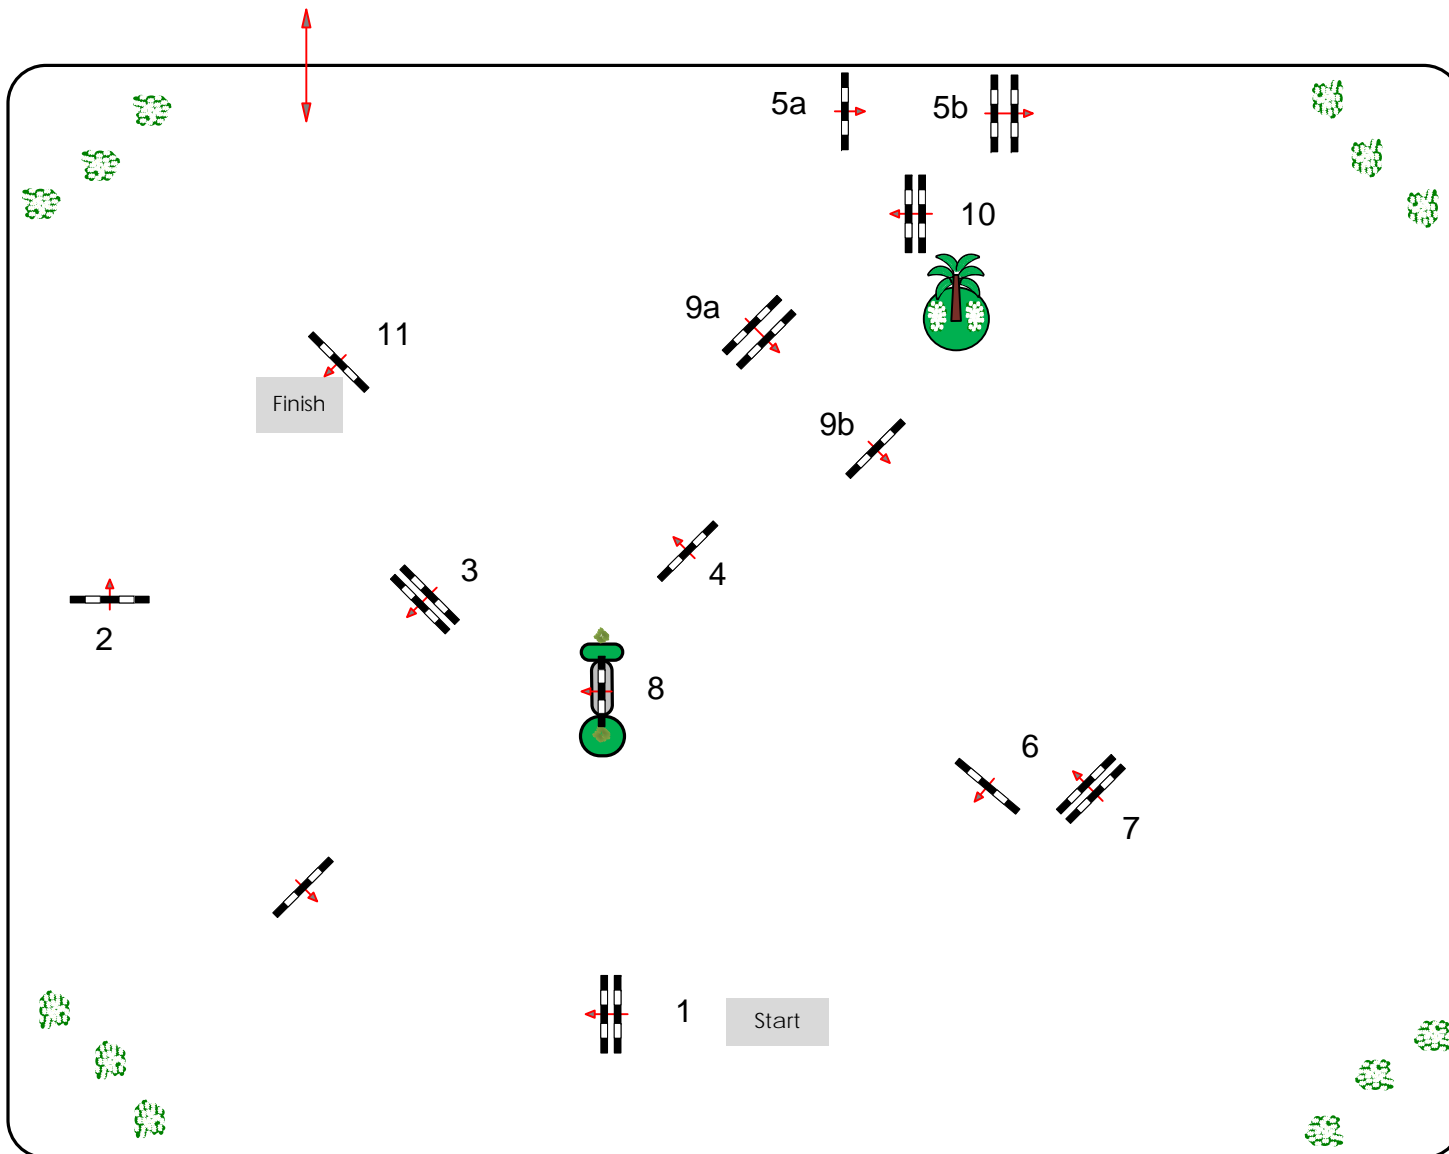

Competition Nr.:80

VIP TOUR LARGE

Comp. against the clock

Class: 1,40 ☺

Friday 04.05.2012

Table: A  
FEI RG / Art.: 238/2.1  
Height: 1,40:) mtr.

Speed: 350 m/Min.

Length: 490 mtr.  
Time allowed: 84 sek.  
Time Limit: 168 sek.

Obstacles: 11  
Efforts: 13

Jump off:  
**0**  
Length: 0 mtr.  
Time allowed: 0 sek.  
Time Limit: 0 sek.

**Course Designer**

Walter Schellenbauer  
Helfried Knotz  
& Team