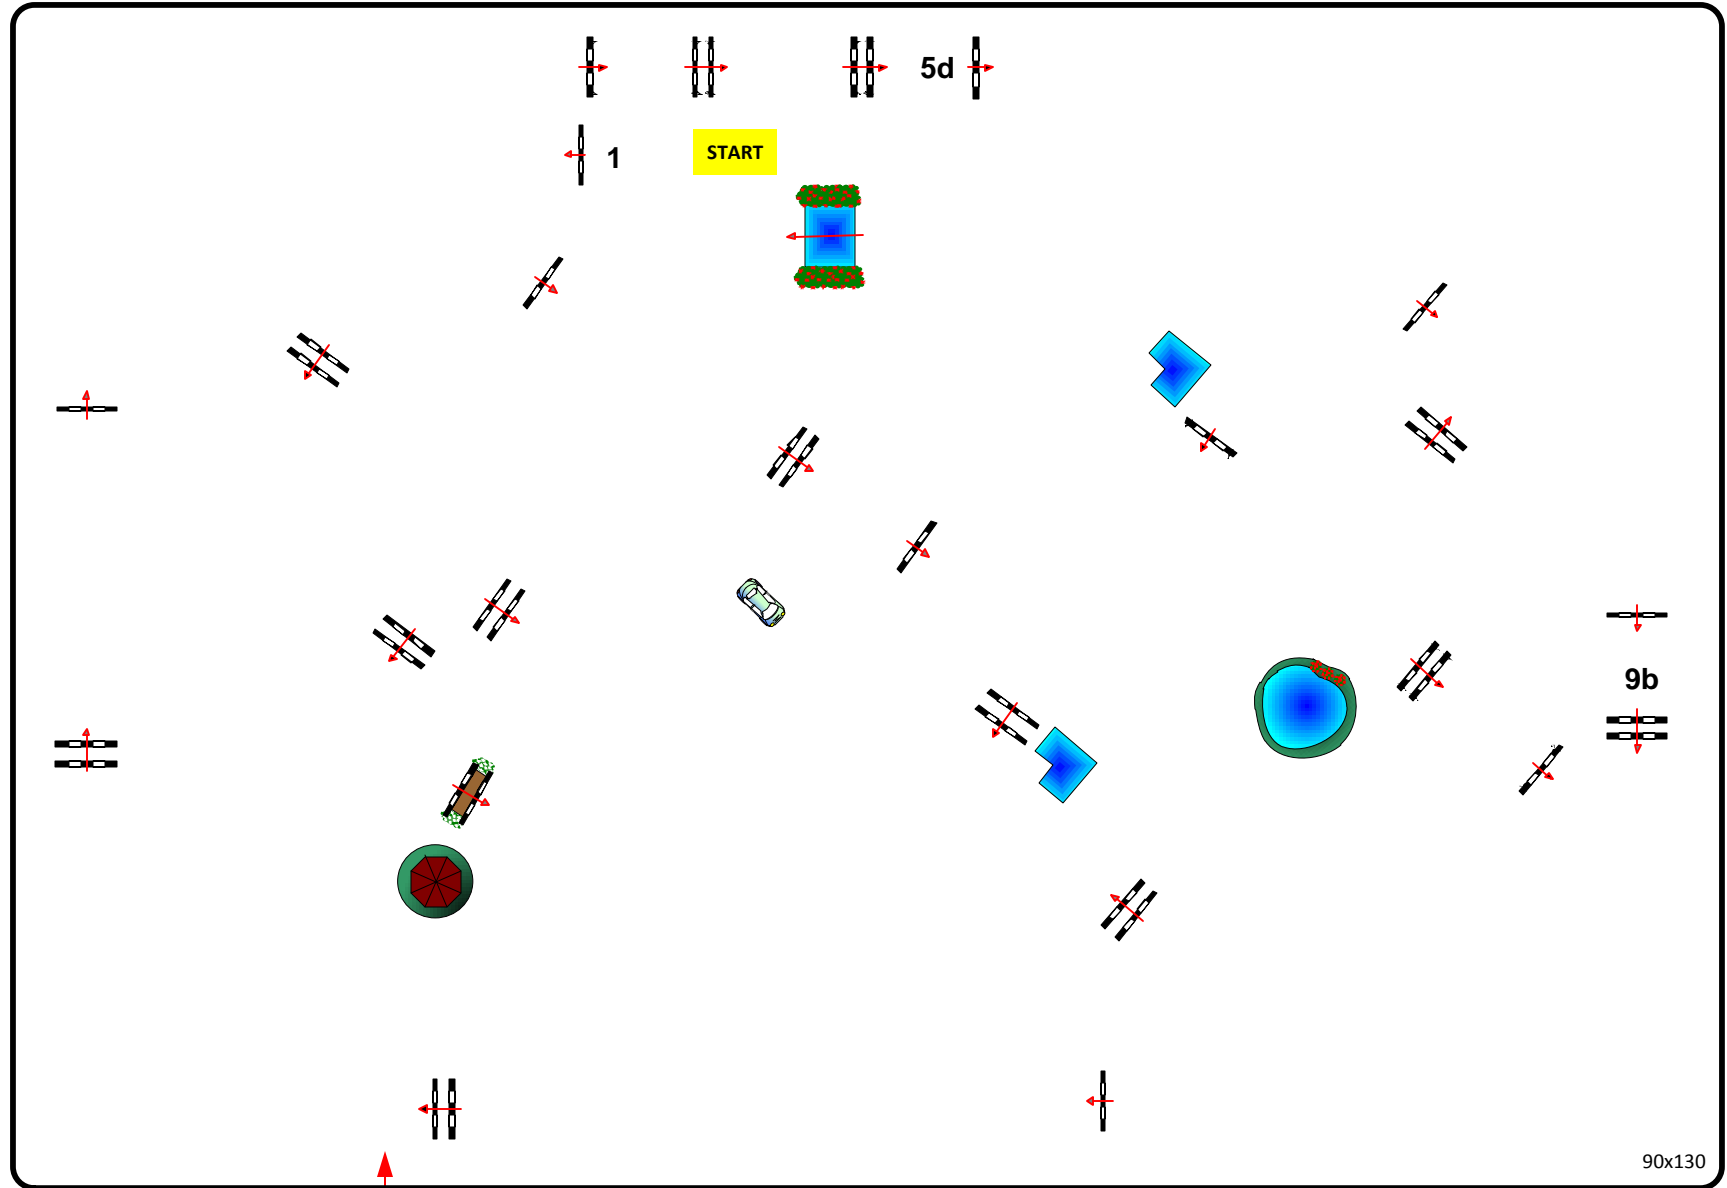

CSI*** MAGNA RACINO - SPRING TOUR 2011

Search Game No.2 – Today with a little help „Start & No.1“ Good Luck ! ☺

Comp. Nr.: 81

GOLD Tour

Comp. Fault / Time

Klasse: 140

Freitag, 4. Mai 2012

Table: A
FEI RG / Art. 274/5.3.
Hight: 1,50 mtr.

Speed: 350 m/Min.

Length: 0 mtr.
Time allowed: 0 sek.
Time limit: 0 sek.

Obstacles: 8
Efforts: 10

Jump off:
9 - 13
Length: 0 mtr.
Time allowed: 0 sek.
Time limit: 0 sek.

90x130

81

JUDGE

Course Designer: Stefan Wirth & Gregor Gschlenk