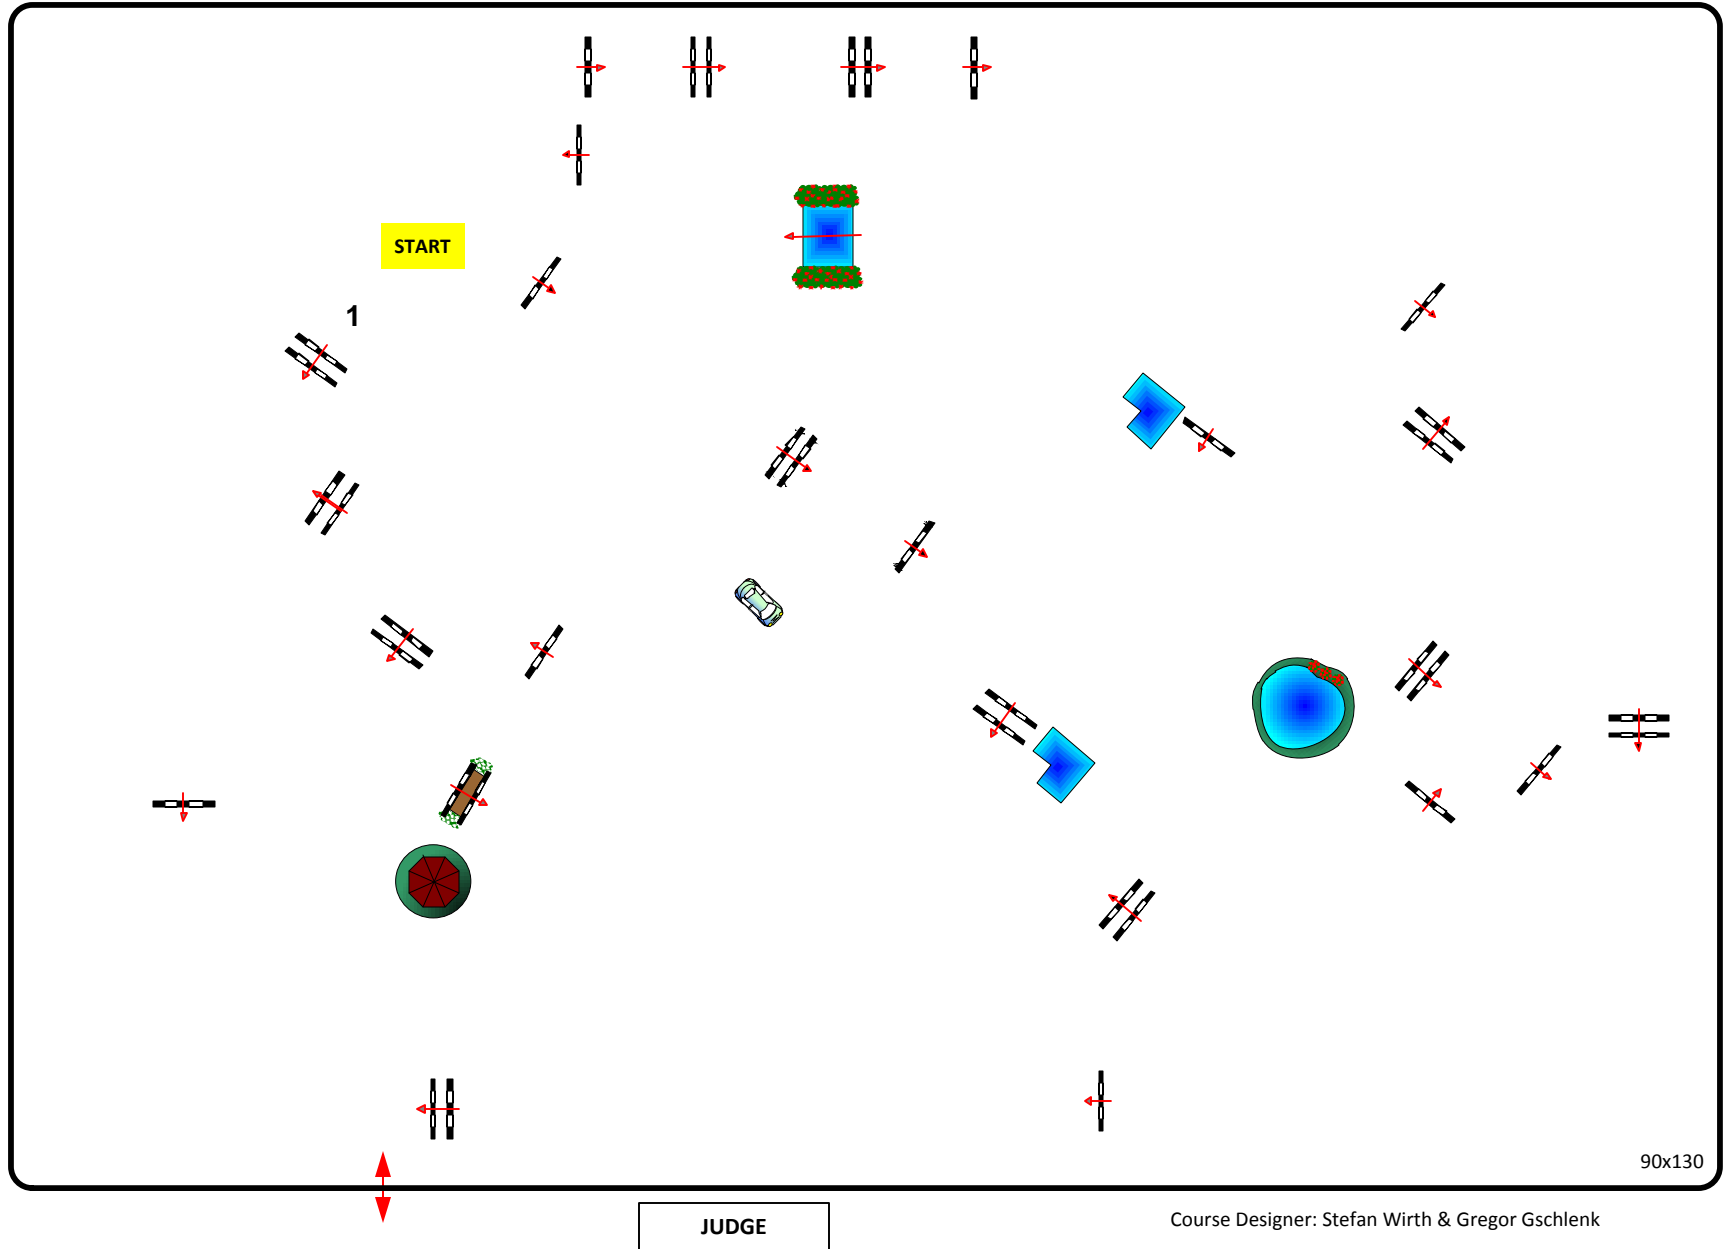

CSI*** MAGNA RACINO - SPRING TOUR 2011

Search Game No.2 – Today with a little help „Start & No.1" Good Luck ! ☺

Comp. Nr.: 82

DIAMANT Tour

Comp. with Two Phases

Klasse: 150

Freitag, 4. Mai 2012

Table: A
FEI RG / Art. 274/5.3.
Hight: 1,50 mtr.

Speed: 350 m/Min.

Length: 0 mtr.
Time allowed: 0 sek.
Time limit: 0 sek.

Obstacles: 7
Efforts: 10

Jump off:
8 - 12
Length: 0 mtr.
Time allowed: 0 sek.
Time limit: 0 sek.

82