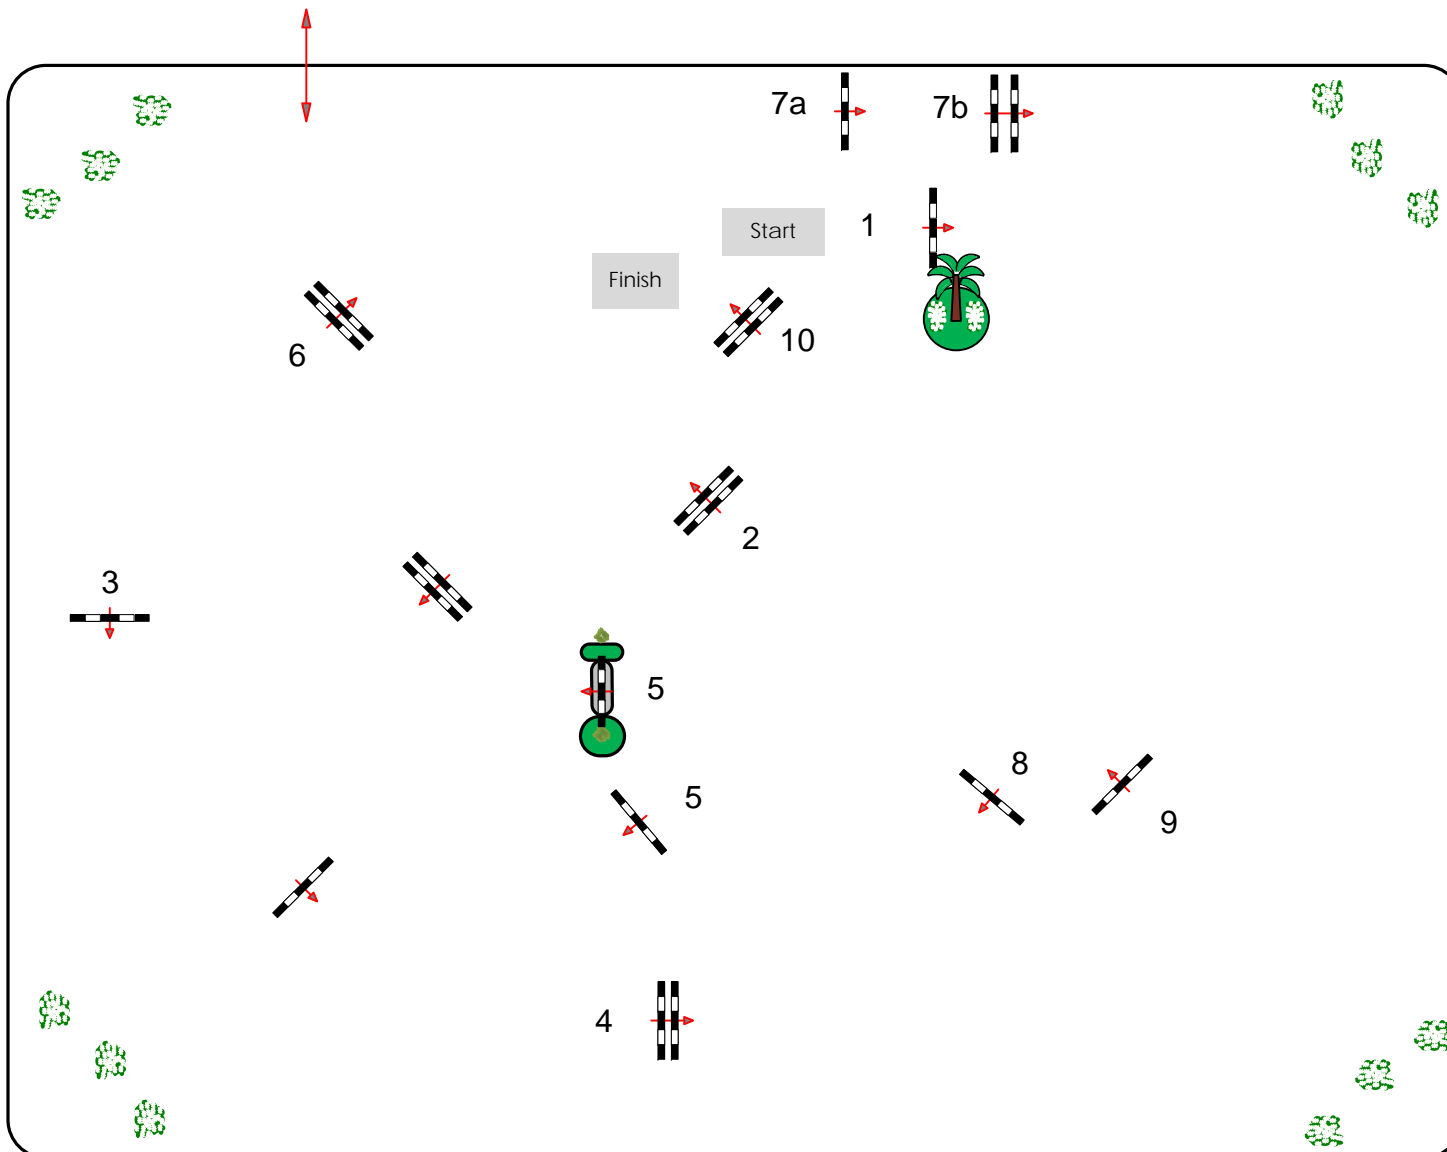

Competition Nr.:84

VIP TOUR SMALL

Comp. against the clock

Class: 1,15 ☺

Friday 04.05.2012

Table: A
FEI RG / Art.: 238/2.1
Hight: 1,15:) mtr.

Speed: 350 m/Min.

Length: 460 mtr.
Time allowed: 79 sek.
Time Limit: 158 sek.

Obstacles: 10
Efforts: 11

Jump off:
0
Length: 0 mtr.
Time allowed: 0 sek.
Time Limit: 0 sek.

Course Designer

Walter Schellenbauer
Helfried Knotz
& Team