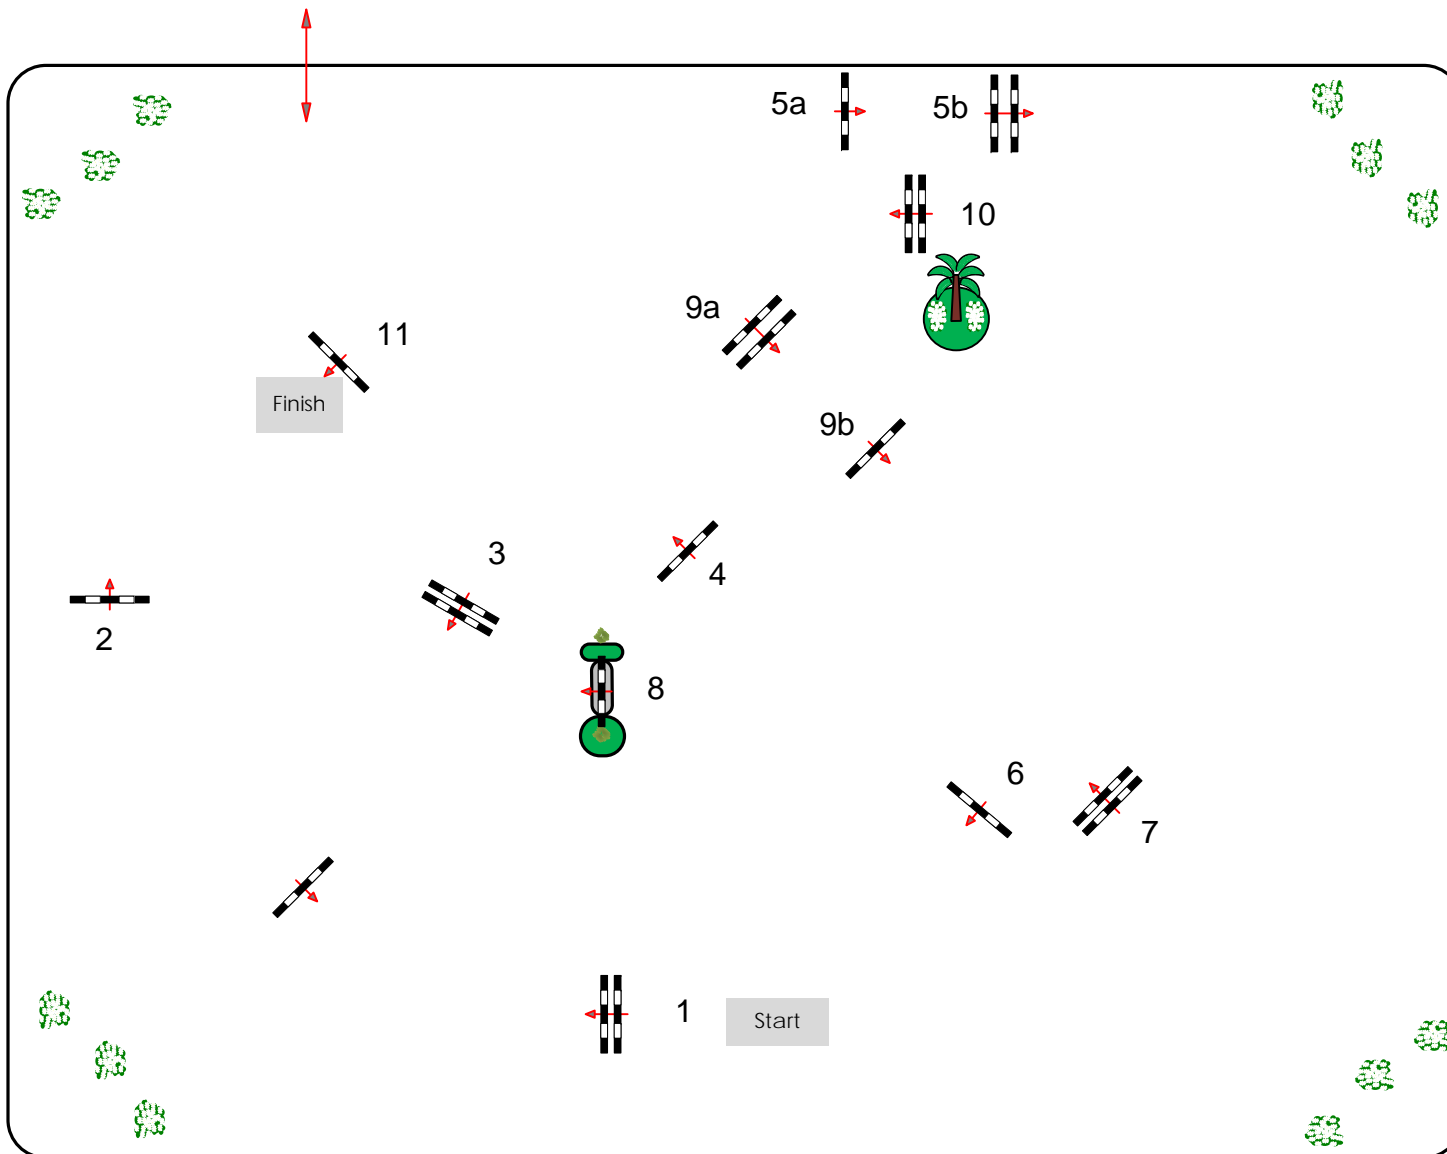

Competition Nr.:85

VIP TOUR MEDIUM

Comp. against the clock

Class:1,25 ☺

Friday 04.05.2012

Table: A  
FEI RG / Art.: 238/2.1  
Height: 1,25) mtr.

Speed: 350 m/Min.

Length: 490 mtr.  
Time allowed: 84 sek.  
Time Limit: 168 sek.

Obstacles: 11  
Efforts: 13

Jump off:  
**0**  
Length: 0 mtr.  
Time allowed: 0 sek.  
Time Limit: 0 sek.

**Course Designer**

Walter Schellenbauer  
Helfried Knotz  
& Team