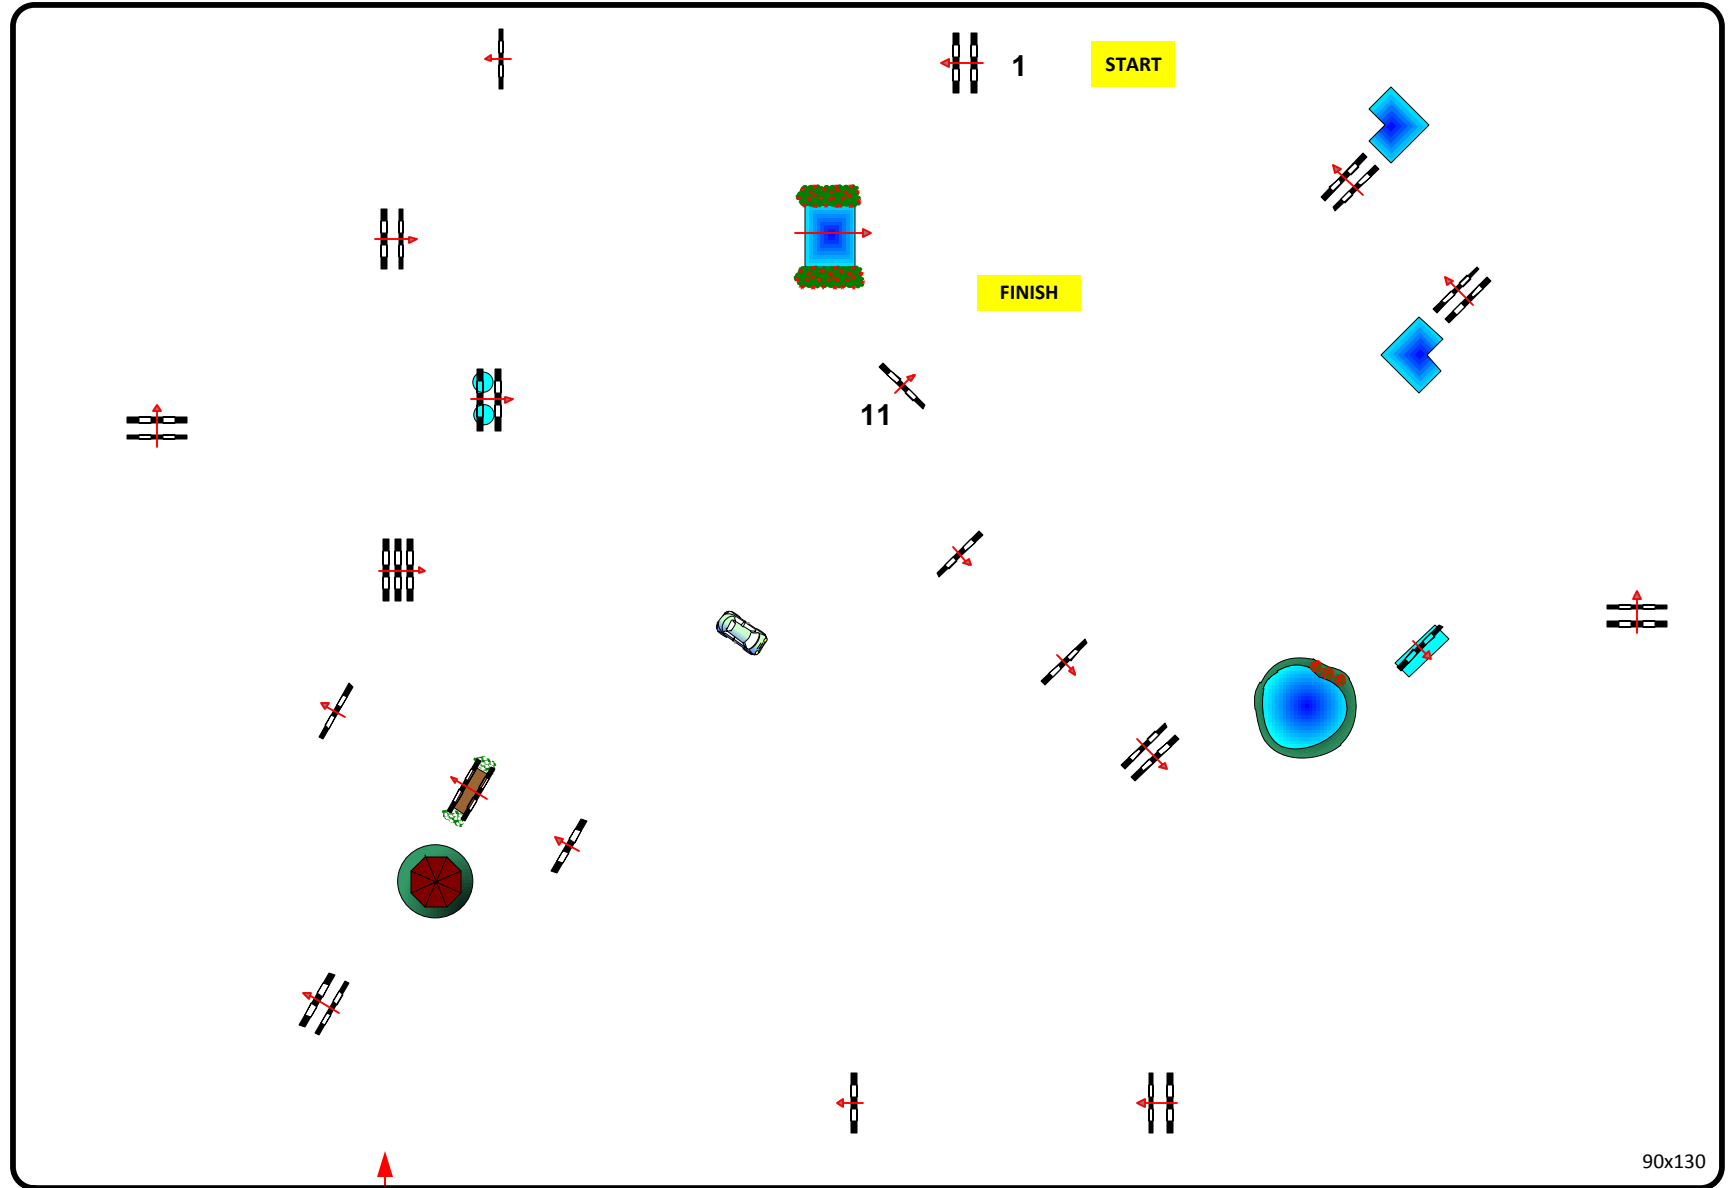

Table: A
FEI RG / Art. 238/2.2.
Hight: 1,25 mtr.

Speed: 350 m/Min.

Length: 0 mtr.
Time allowed: 0 sek.
Time limit: 0 sek.

Obstacles: 11
Efforts: 13

Jump off:
1-2-3-4a-4b-5-6-7

Length: 0 mtr.
Time allowed: 0 sek.
Time limit: 0 sek.

90x130

Course Designer: Stefan Wirth & Gregor Gschlenk

86