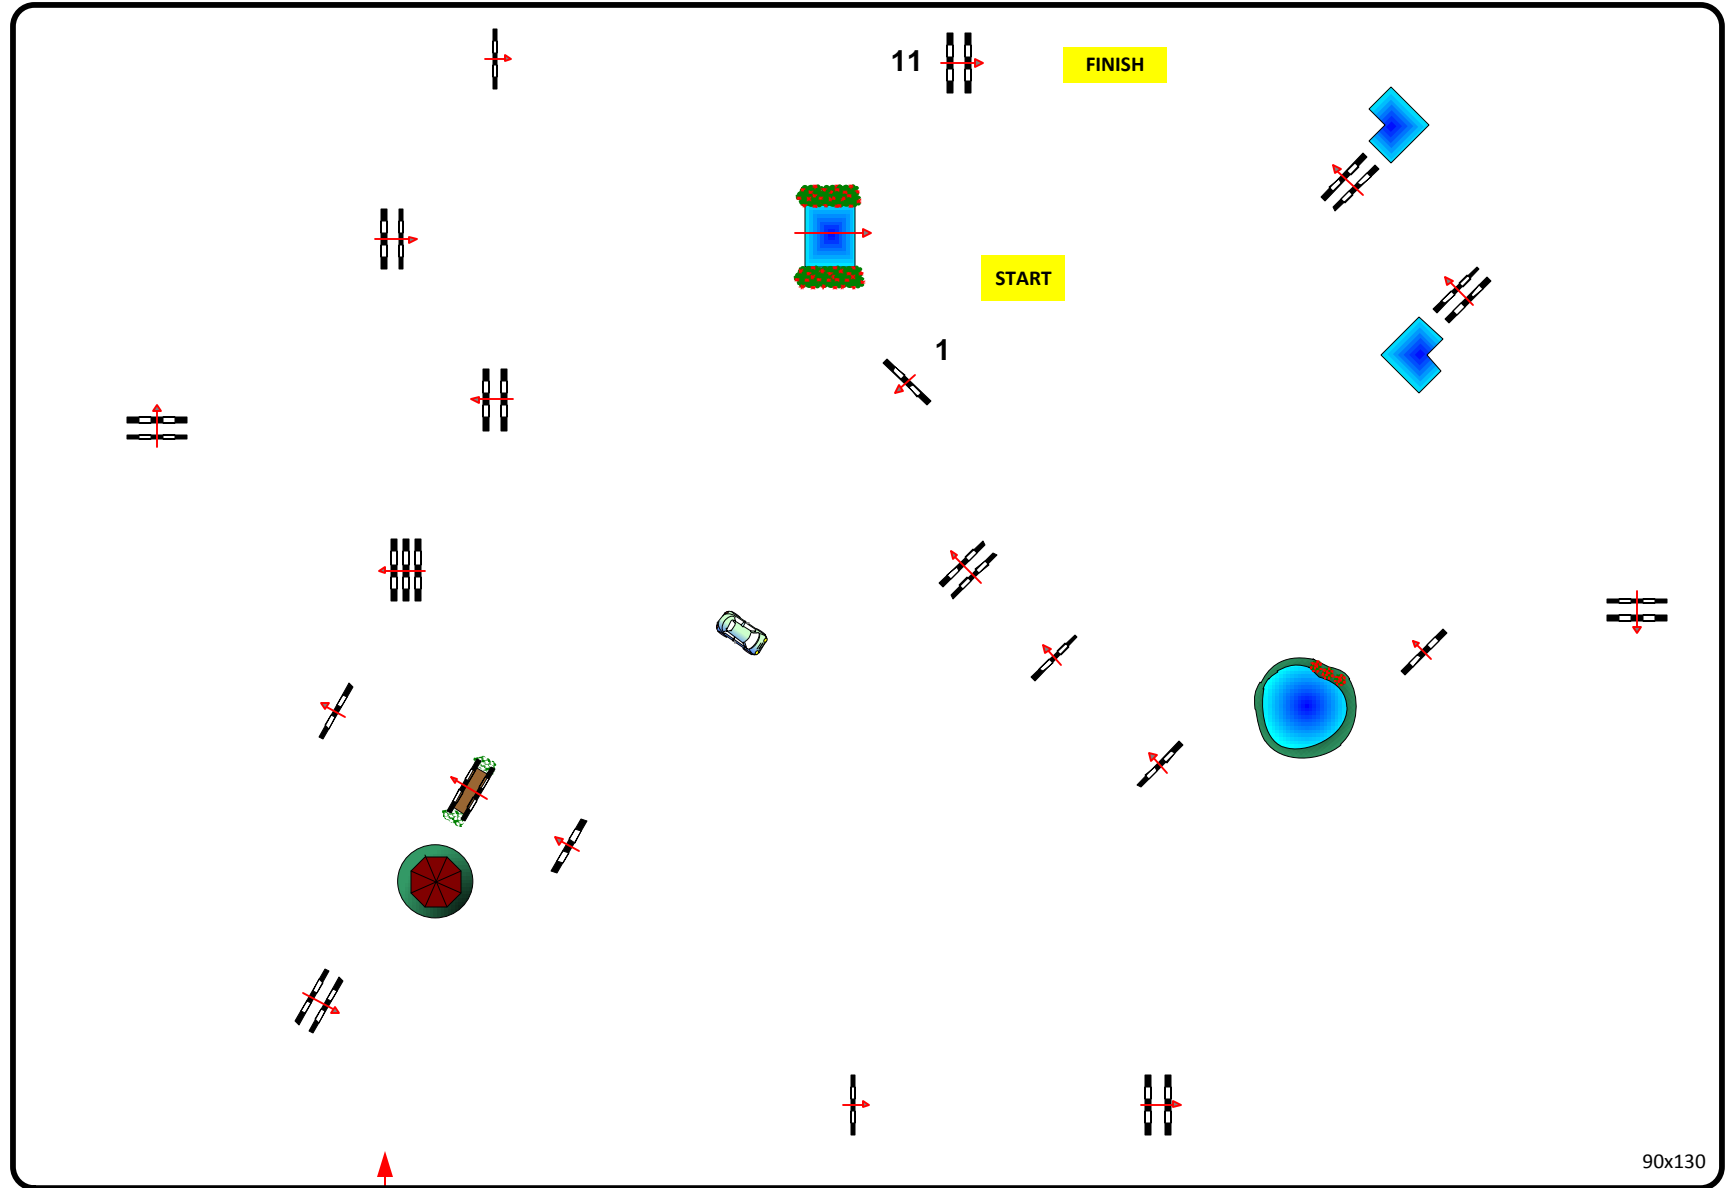

Table: A
FEI RG / Art. 238/2.2.
Hight: 1,25 mtr.

Speed: 350 m/Min.

Length: 0 mtr.
Time allowed: 0 sek.
Time limit: 0 sek.

Obstacles: 11
Efforts: 14

Jump off:
5-6-7-8b-8c-9-10-11

Length: 0 mtr.
Time allowed: 0 sek.
Time limit: 0 sek.

90x130

Course Designer: Stefan Wirth & Gregor Gschlenk

87