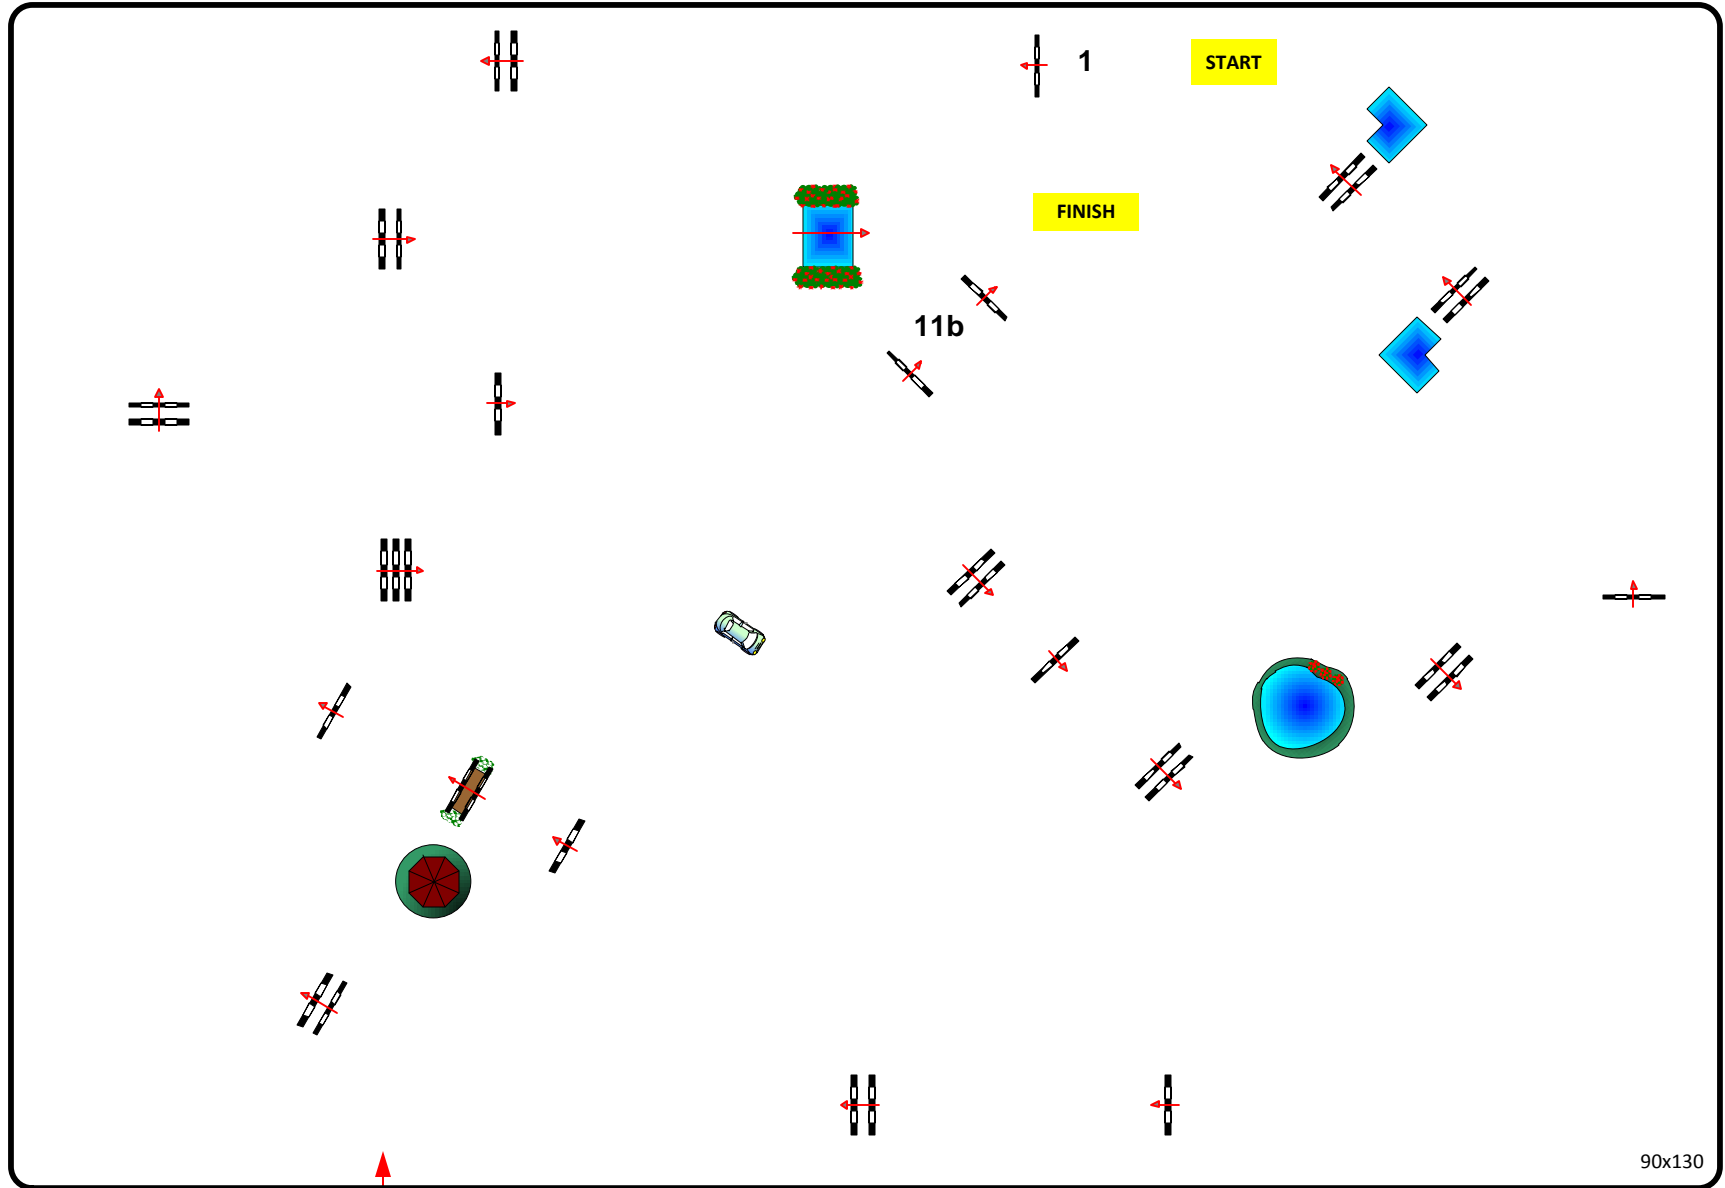

CSI*** MAGNA RACINO - SPRING TOUR 2011

Another day another funny search game – and a big help No.1 & No.11b - Very easy ! ☺

Comp. Nr.: 88

FINALE 7Y Horses

Comp. with Jump off

Klasse: 1,35

Samstag, 5. Mai 2012

Table: A
FEI RG / Art. 238/2.2.
Hight: 1,35 mtr.

Speed: 350 m/Min.

Length: 0 mtr.
Time allowed: 0 sek.
Time limit: 0 sek.

Obstacles: 11
Efforts: 14

Jump off:
1-2-3-4b-4c-5-6-8

Length: 0 mtr.
Time allowed: 0 sek.
Time limit: 0 sek.