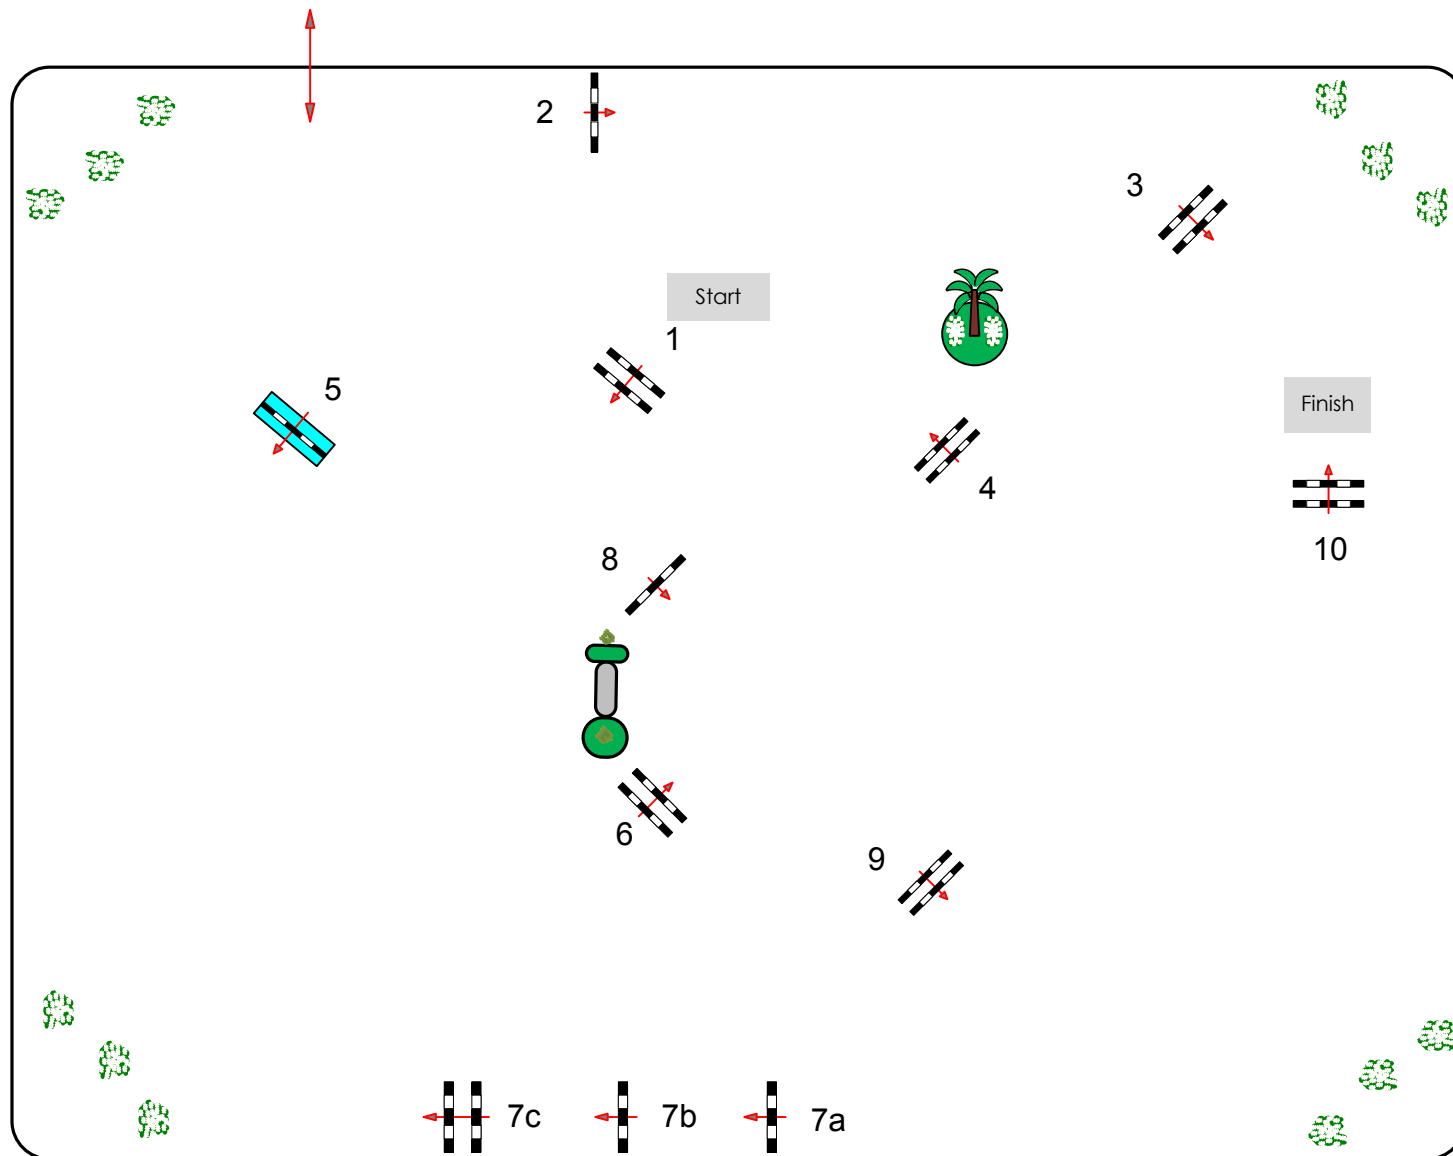

Competition Nr.:99

VIP TOUR SMALL

Comp.with jump off

Class: 1,15 ☺

Sunday 06.05.2012

Table:
FEI RG / Art.: 238/2.2
Hight: 1.15 :) mtr.

Speed: 350 m/Min.

Length: 490 mtr.
Time allowed: 84 sek.
Time Limit: 168 sek.

Obstacles: 10
Efforts: 12

Jump off:
4-5-6-7b-7c-8-10
Length: 310 mtr.
Time allowed: 54 sek.
Time Limit: 108 sek.

Course Designer

Walter Schellenbauer

Helfried Knotz
& Team