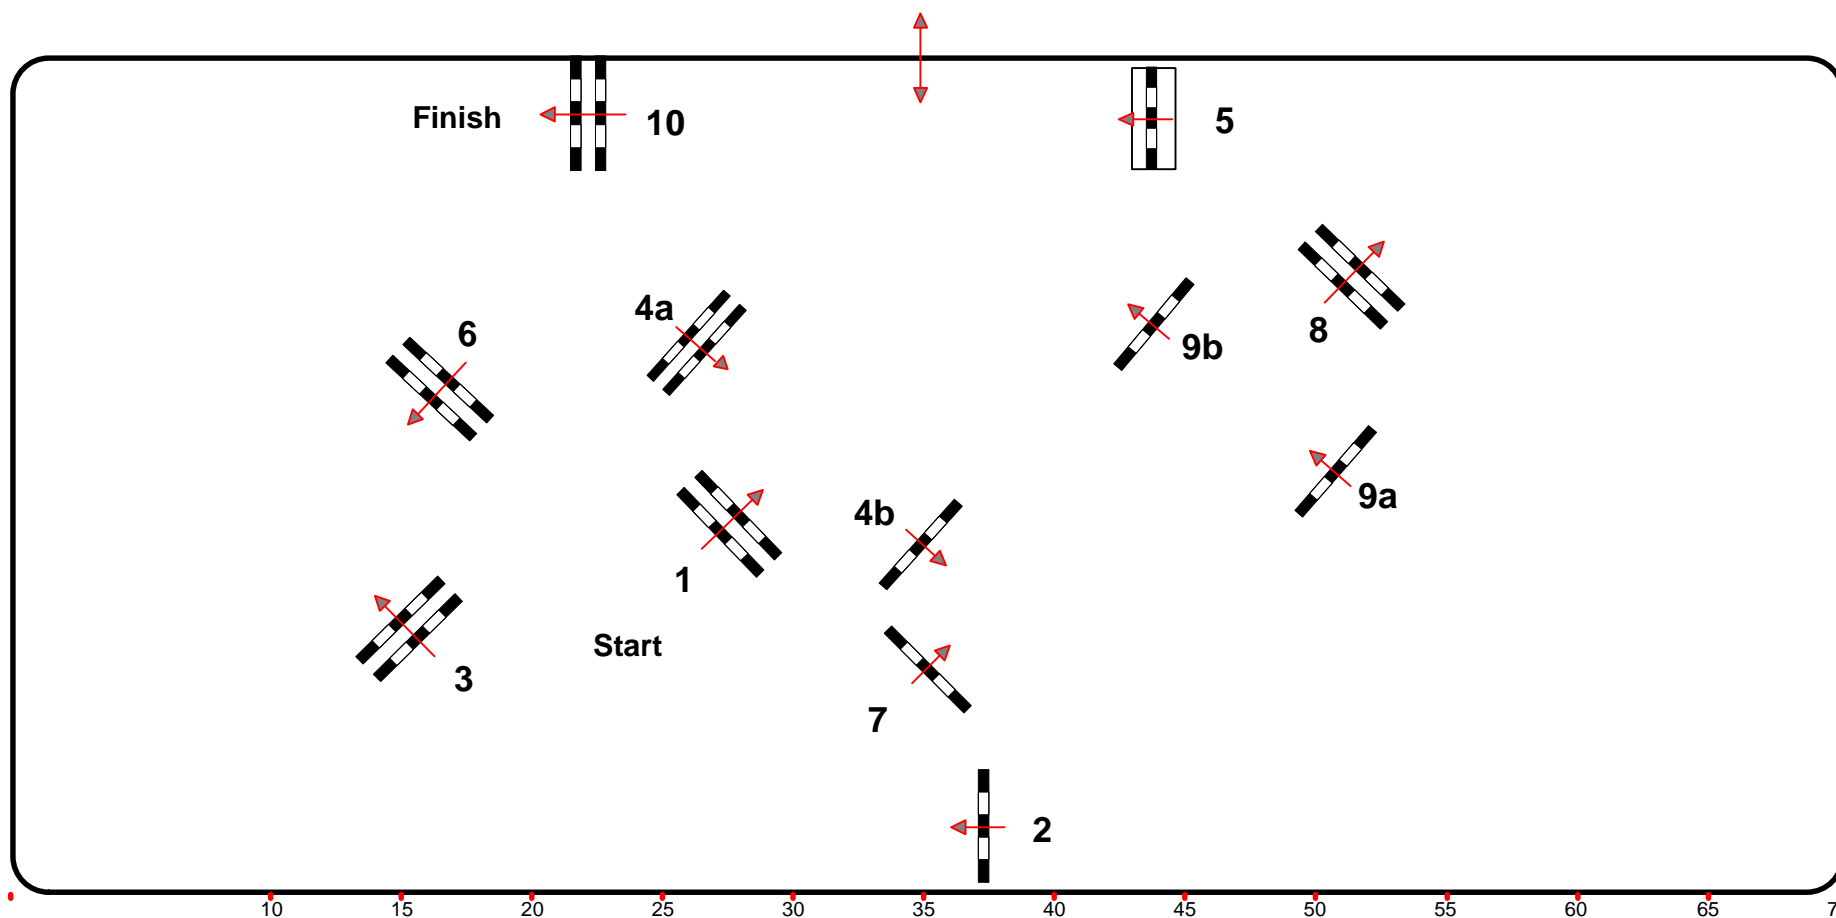

CSI** Magna Racino, Ebreichsdorf, AUT

14/15

Class No.: 14/15 Pony small / big Tour

Competition against the clock

Table: A
National RG:
FEI RG / Art. 238.2.1
Height: 1,10 / 1,20 m

Speed: 350 m/min
Length: 410 m
Time allowed: 71 sec
Time limit: 142 sec

Obstacles: 10
Efforts: 12
Penalty sec:
Closed combination:

1st Jump-off:
Length: 0 m
Time allowed: 0 sec
Time limit: 0 sec

Course Design: Franz Schiermayr (AUT) Gregor Gschlenk (AUT)
Valentin Mitev (BUL)