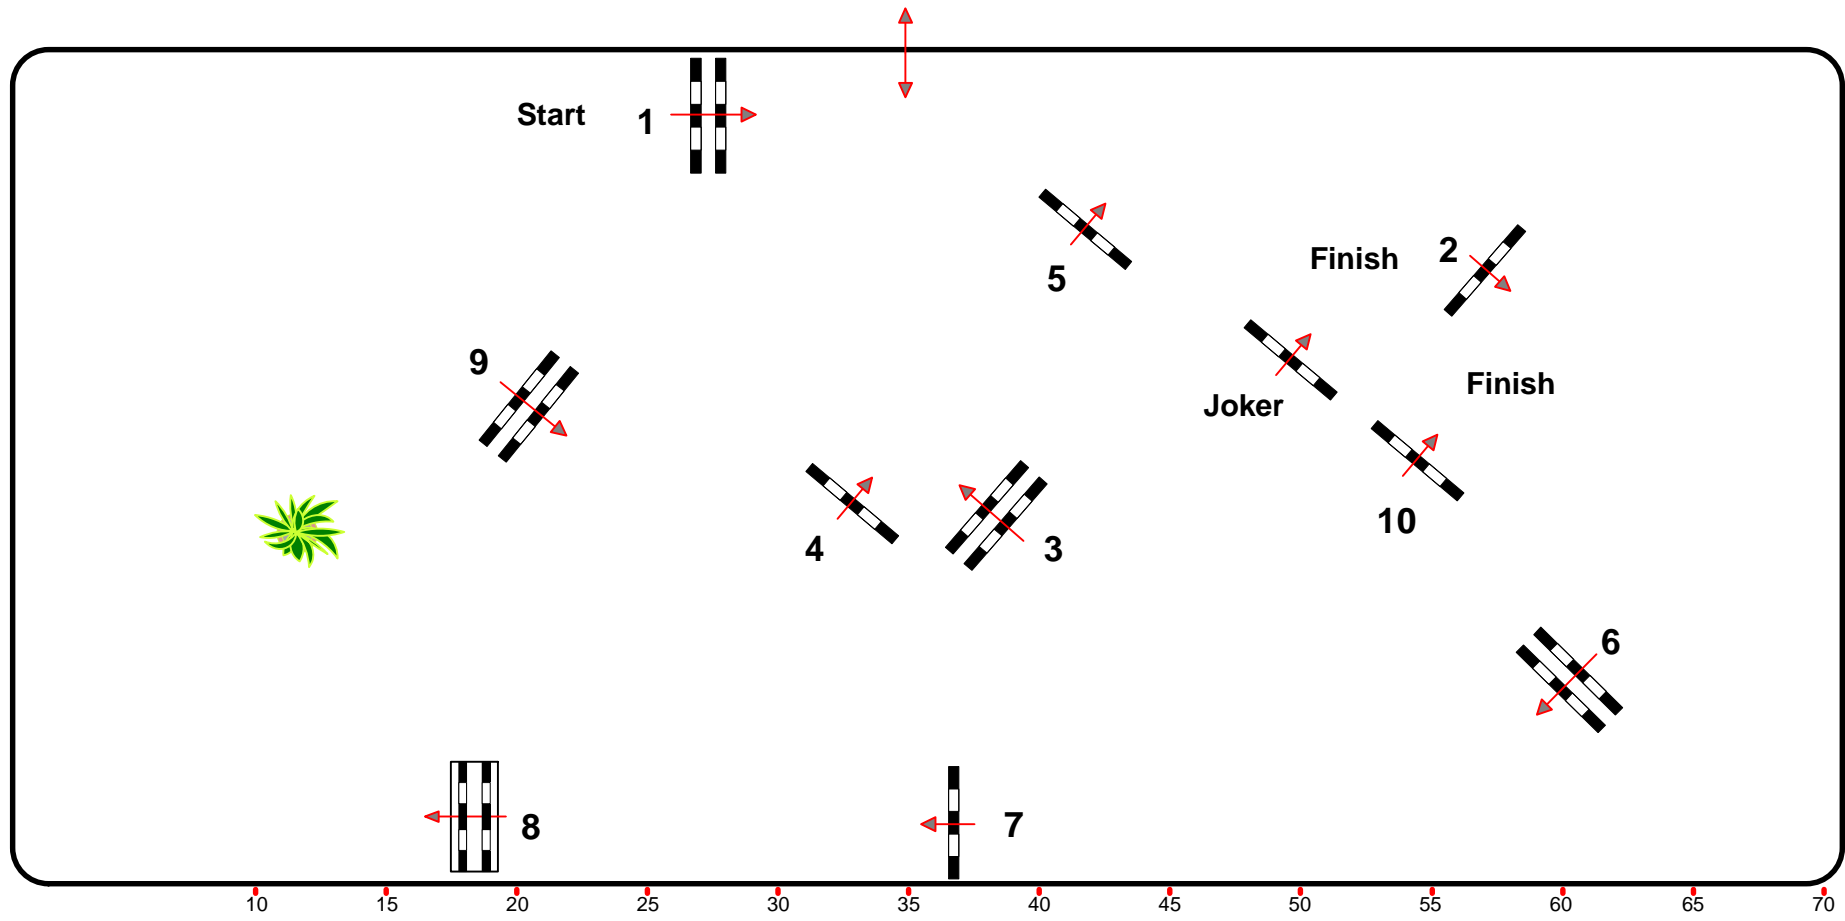

# CSI\*\* Magna Racino, Ebreichsdorf, AUT

20

Class No.: 20

Gold Tour-Last Chance

Accumulator Competition with Joker

Table: A  
National RG:  
FEI RG / Art. 269 / 2.5  
Height: 1,40 m

Speed: 350 m/min  
Length: 330 m  
Time allowed: 57 sec  
Time limit: 114 sec

Obstacles: 10  
Efforts: 10  
Penalty sec:  
Closed combination:

1st Jump-off:  
Length: 0 m  
Time allowed: 0 sec  
Time limit: 0 sec

Course Design: Franz Schiermayr (AUT) Gregor Gschlenk (AUT)  
Valentin Mitev (BUL)