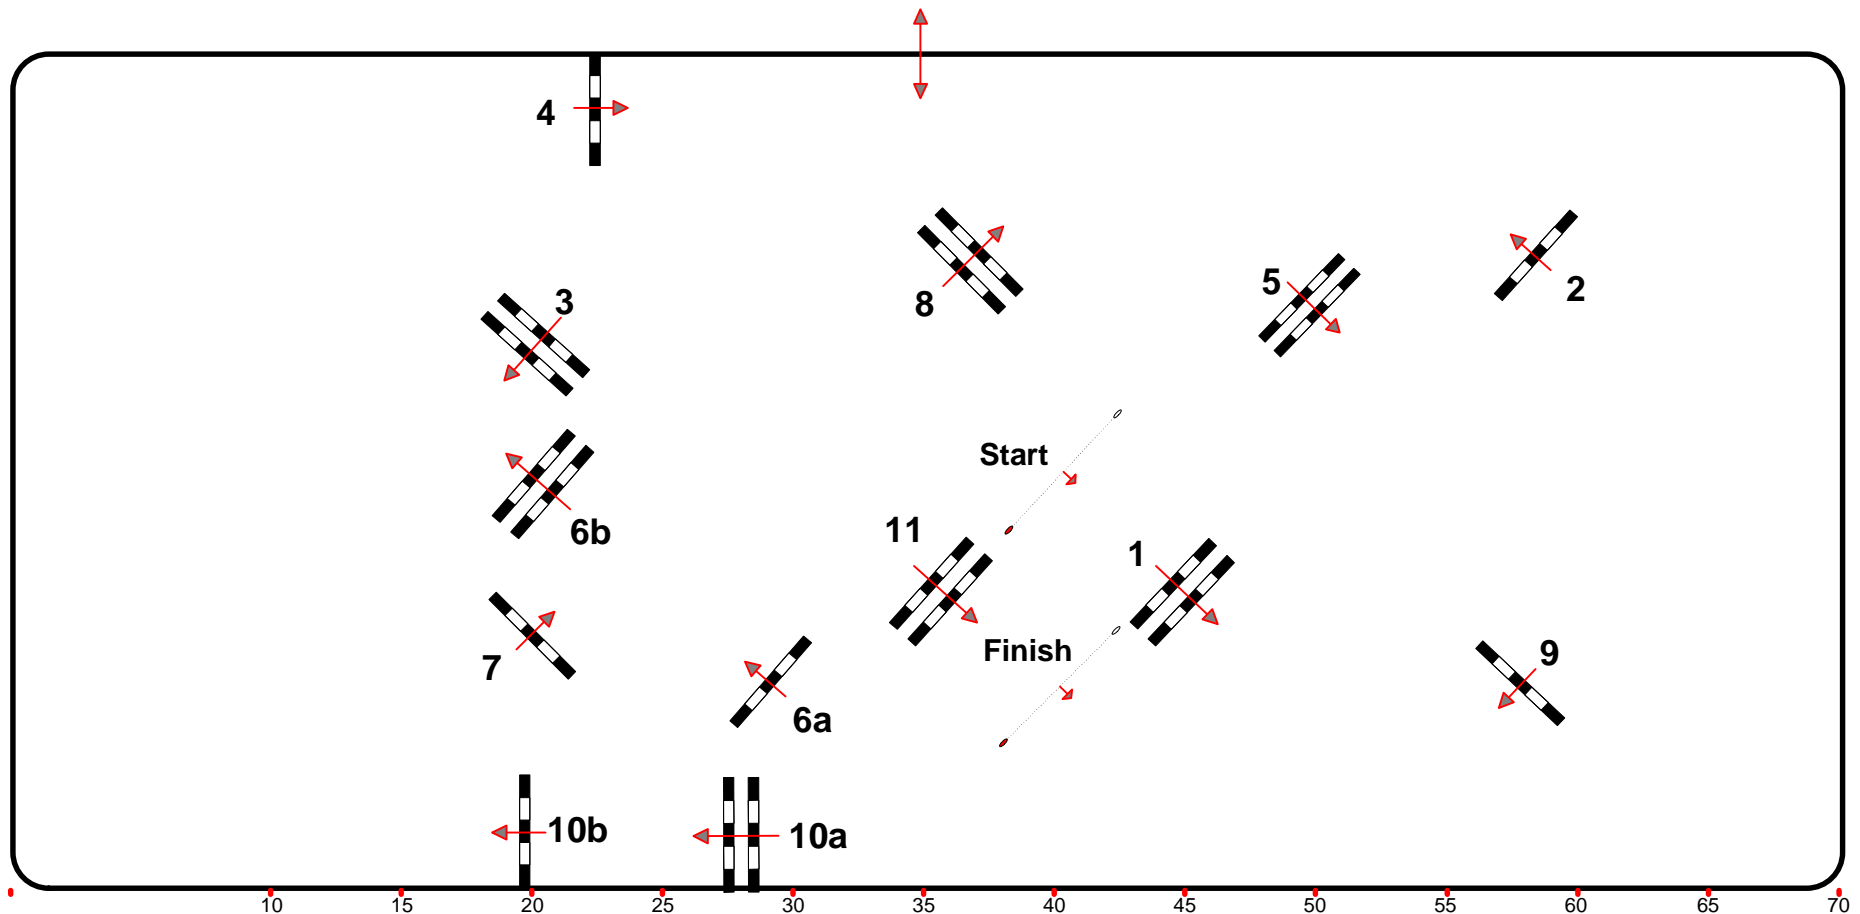

CSI** Magna Racino, Ebreichsdorf, AUT

3

Class No.: 3

Children / Junior Tour

Competition against the clock

Table: A
National RG:
FEI RG / Art. 238.2.1
Height: 1,20 / 1,30 m

Speed: 350 m/min
Length: 440 m
Time allowed: 76 sec
Time limit: 152 sec

Obstacles: 11
Efforts: 13
Penalty sec:
Closed combination:

1st Jump-off:
Length: 0 m
Time allowed: 0 sec
Time limit: 0 sec

Jury

Course Design: Franz Schiermayr (AUT) Gregor Gschlenk (AUT)
Valentin Mitev (BUL)