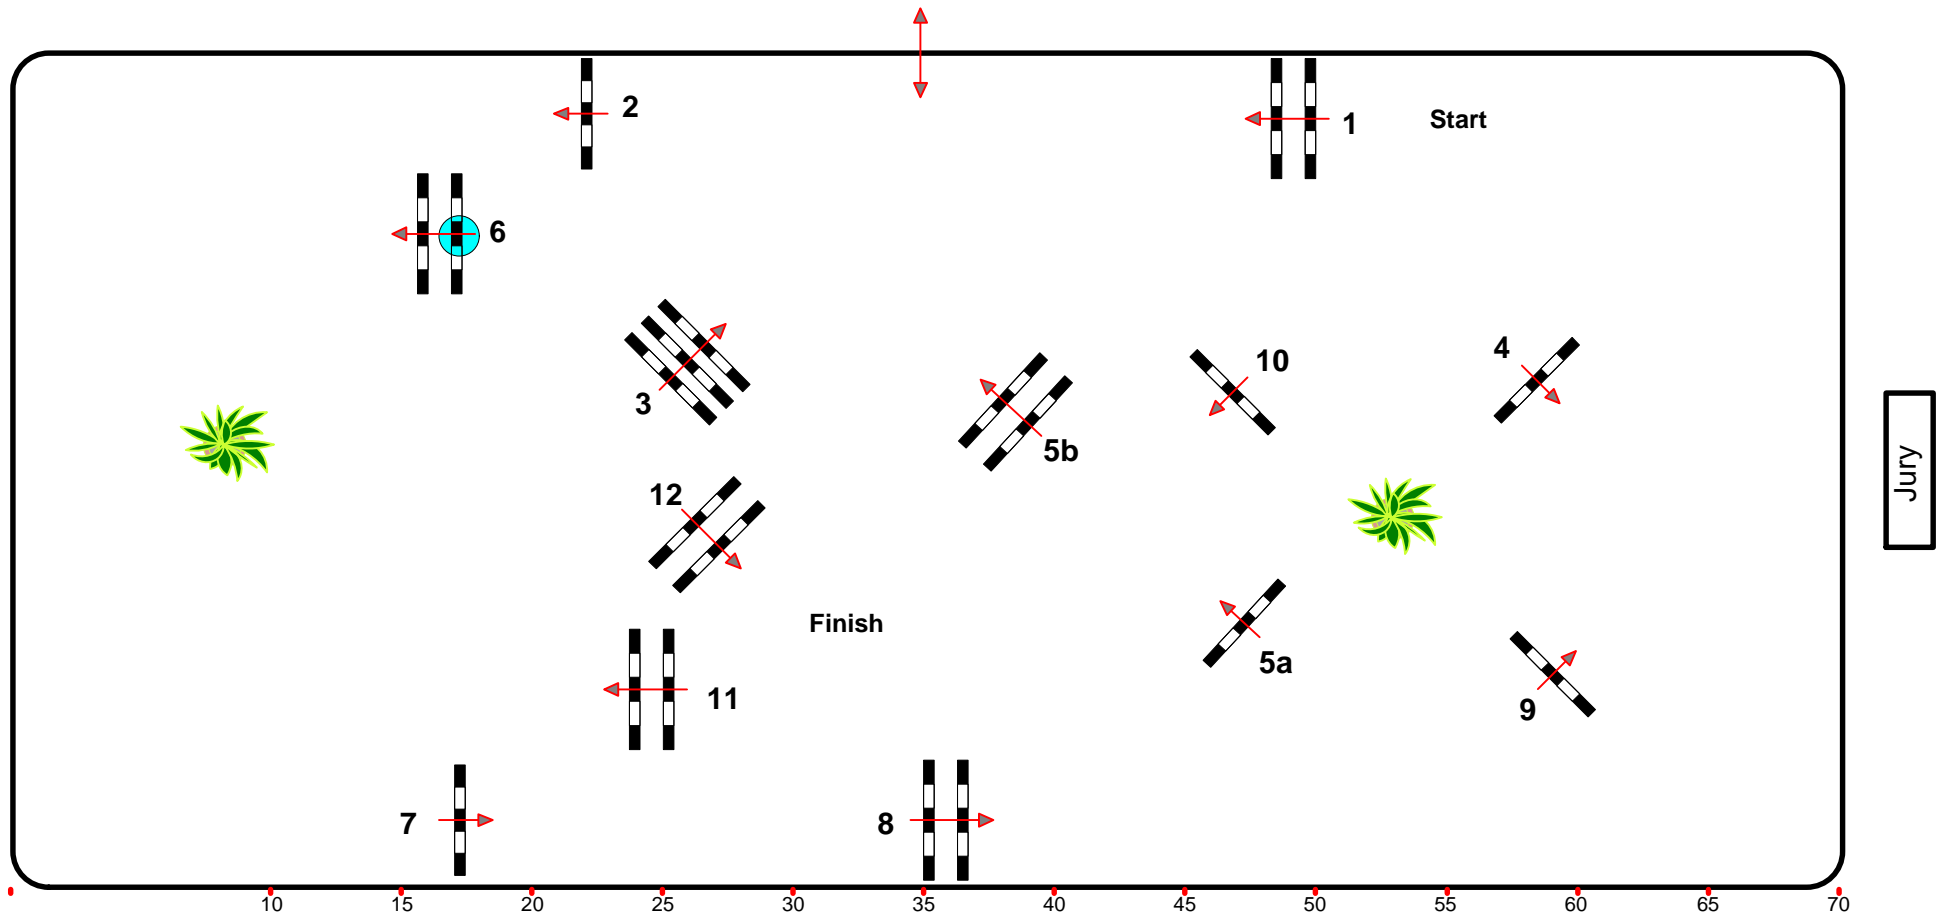

CSI** Magna Racino, Ebreichsdorf, AUT

7

Class No.: 7

Children / Junior Tour

Competition against the clock

Table: A
National RG:
FEI RG / Art. 238.2.1
Height: 1,20 / 1,30 m

Speed: 350 m/min
Length: 400 m
Time allowed: 69 sec
Time limit: 138 sec

Obstacles: 12
Efforts: 13
Penalty sec:
Closed combination:

1st Jump-off:
Length: 0 m
Time allowed: 0 sec
Time limit: 0 sec

Course Design: Franz Schiermayr (AUT) Gregor Gschlenk (AUT)
Valentin Mitev (BUL)