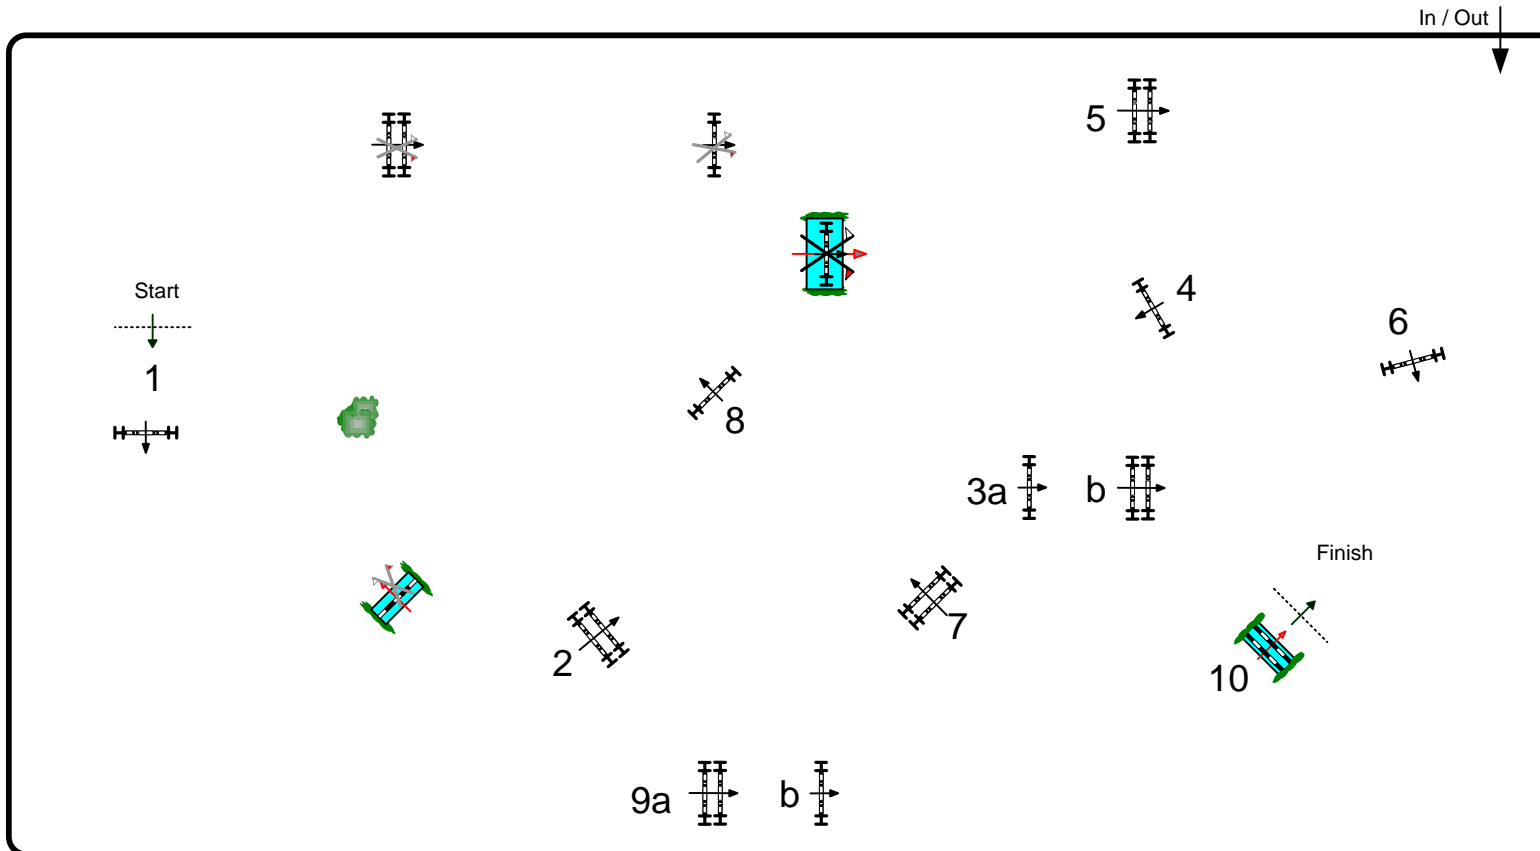

Start: 8:00

Table: A  
 National RG: -  
 FEI RG / Art. 238.2.1  
 Height: 1,30 m

Speed: 350 m/min  
 Length: 450 m  
**Time allowed: 78 sec**  
 Time limit: 156 sec

Obstacles: 10  
 Efforts: 12

1st Jump-off:  
 Length: 0 m  
**Time allowed: 0 sec**  
 Time limit: 0 sec