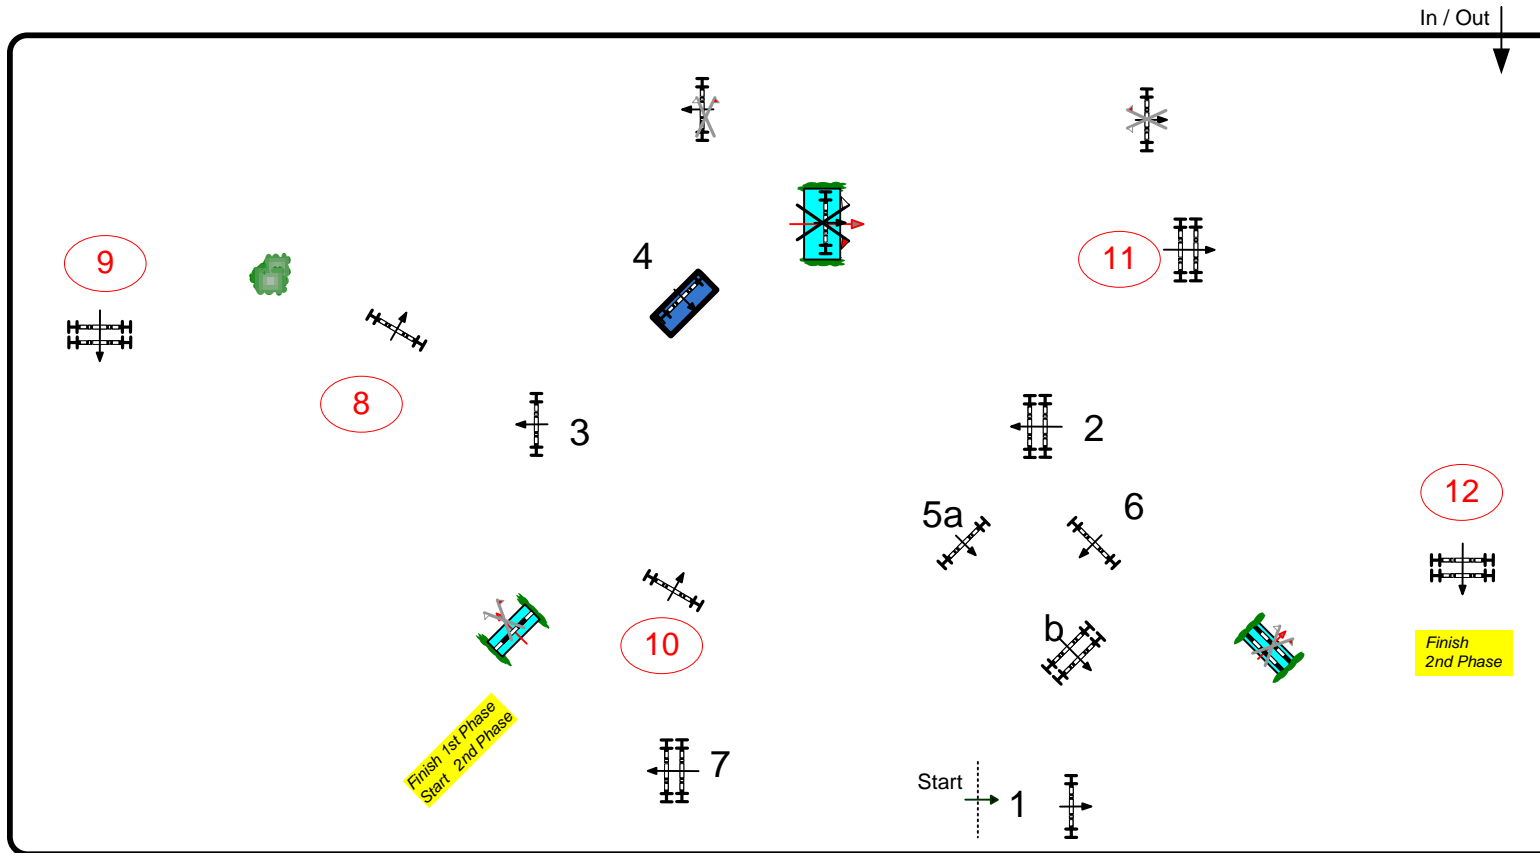

Samstag, 20. April 2013

Start: 13:30

Table: A
 National RG: -
 FEI RG / Art. 274.5.6
 Height: 1,15 m

Speed: 350 m/min
 Length: 340 m
Time allowed: 59 sec
 Time limit: 118 sec

Obstacles: 7
 Efforts: 8

2. Phase:
9-12
 Length: 260 m
Time allowed: 45 sec
 Time limit: 90 sec