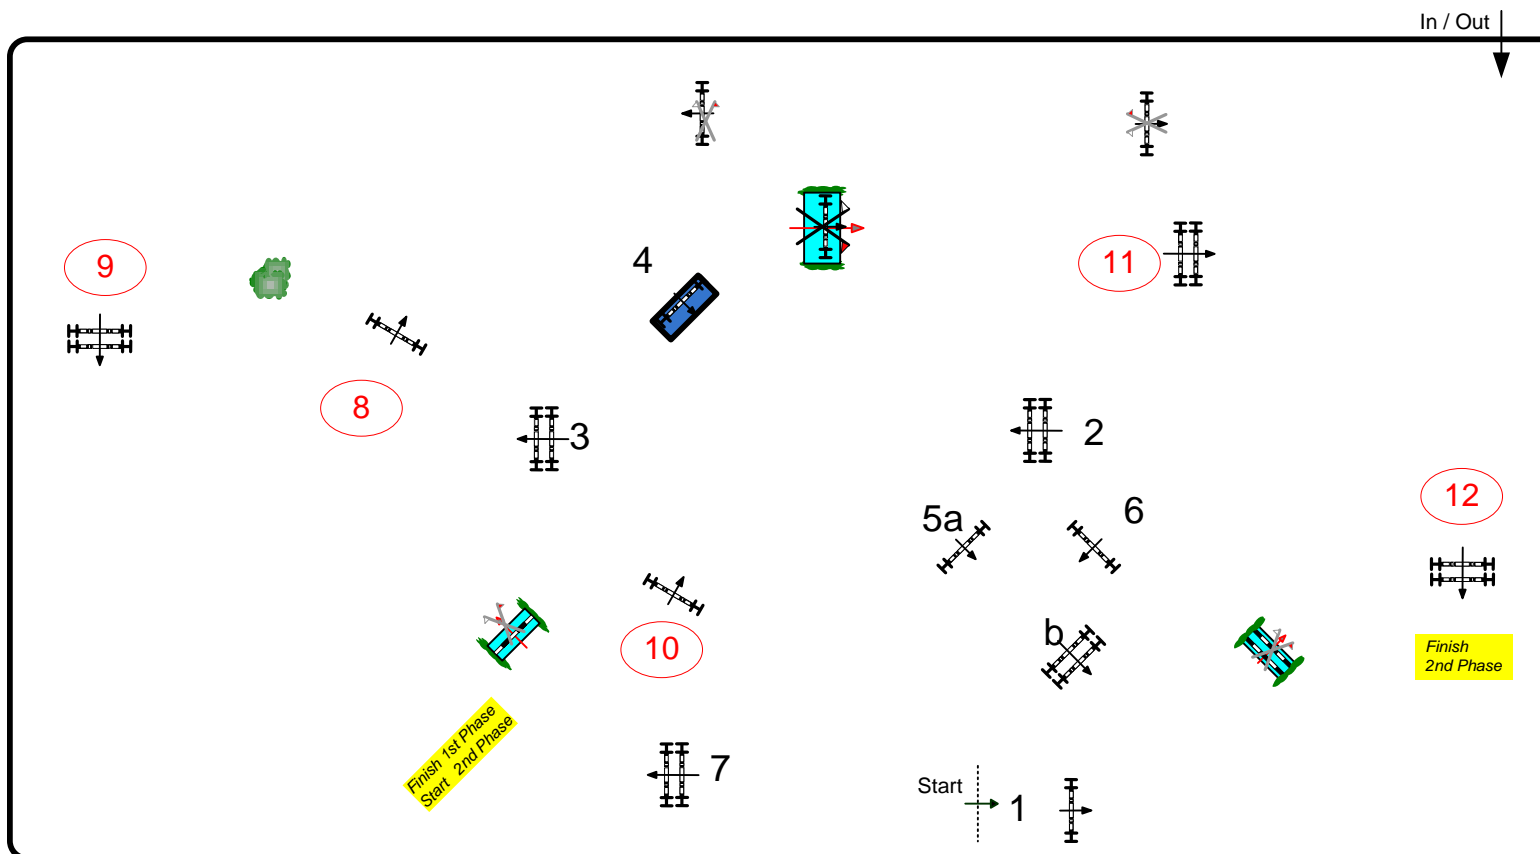

Samstag, 20. April 2013

Start: 15:00

Table: A
 National RG: -
 FEI RG / Art. 274.5.3
 Height: 1,25 m

Speed: 350 m/min
 Length: 340 m
Time allowed: 59 sec
 Time limit: 118 sec

Obstacles: 7
 Efforts: 8

2. Phase:
9-12
 Length: 260 m
Time allowed: 45 sec
 Time limit: 90 sec