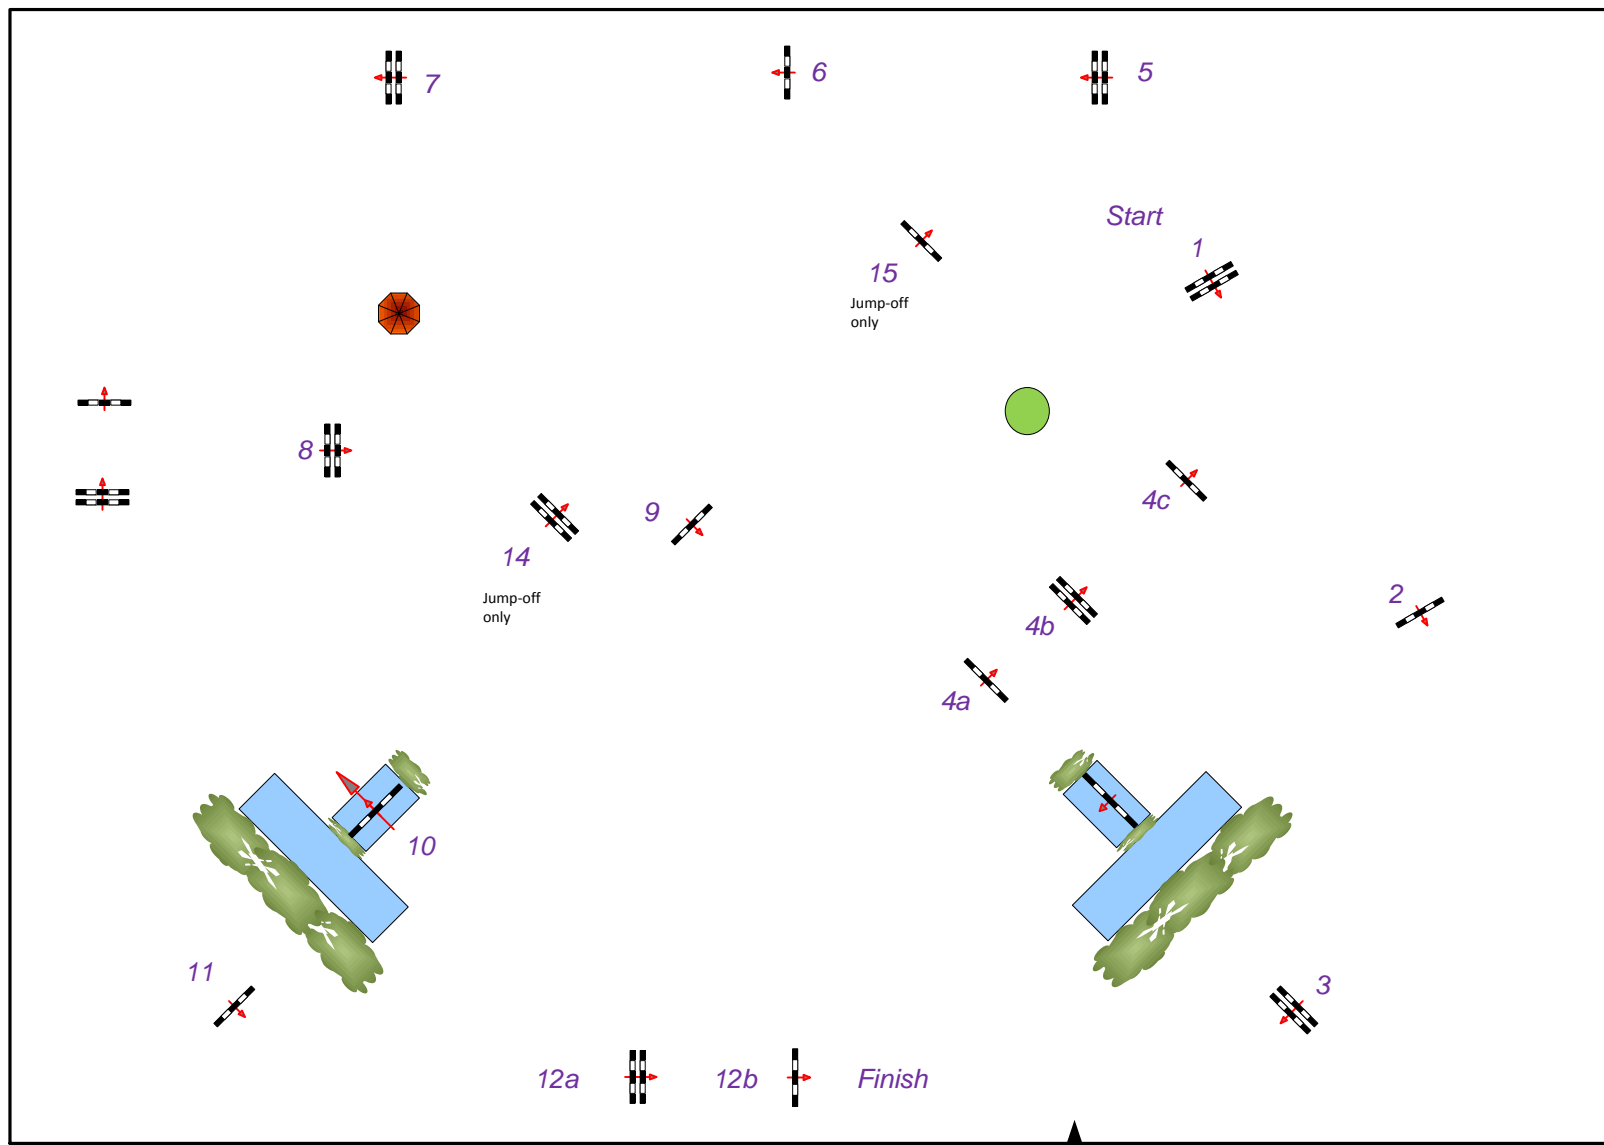

Class No.: 52

7 yrs old

Competition with one jump-off

Table:	A
FEI RG / Art.	238.2.2
Approx Height:	1.35 m
Speed:	350 m/min
Length:	490 m
Time Allowed:	84 sec
Time Limit:	168 sec
Obstacles:	12
Efforts:	15
Penalty Seconds:	
Jump-Off:	
2-3-4a-4b-6-9-14-15	
Length:	330 m
Time Allowed:	57 sec
Time Limit:	114 sec