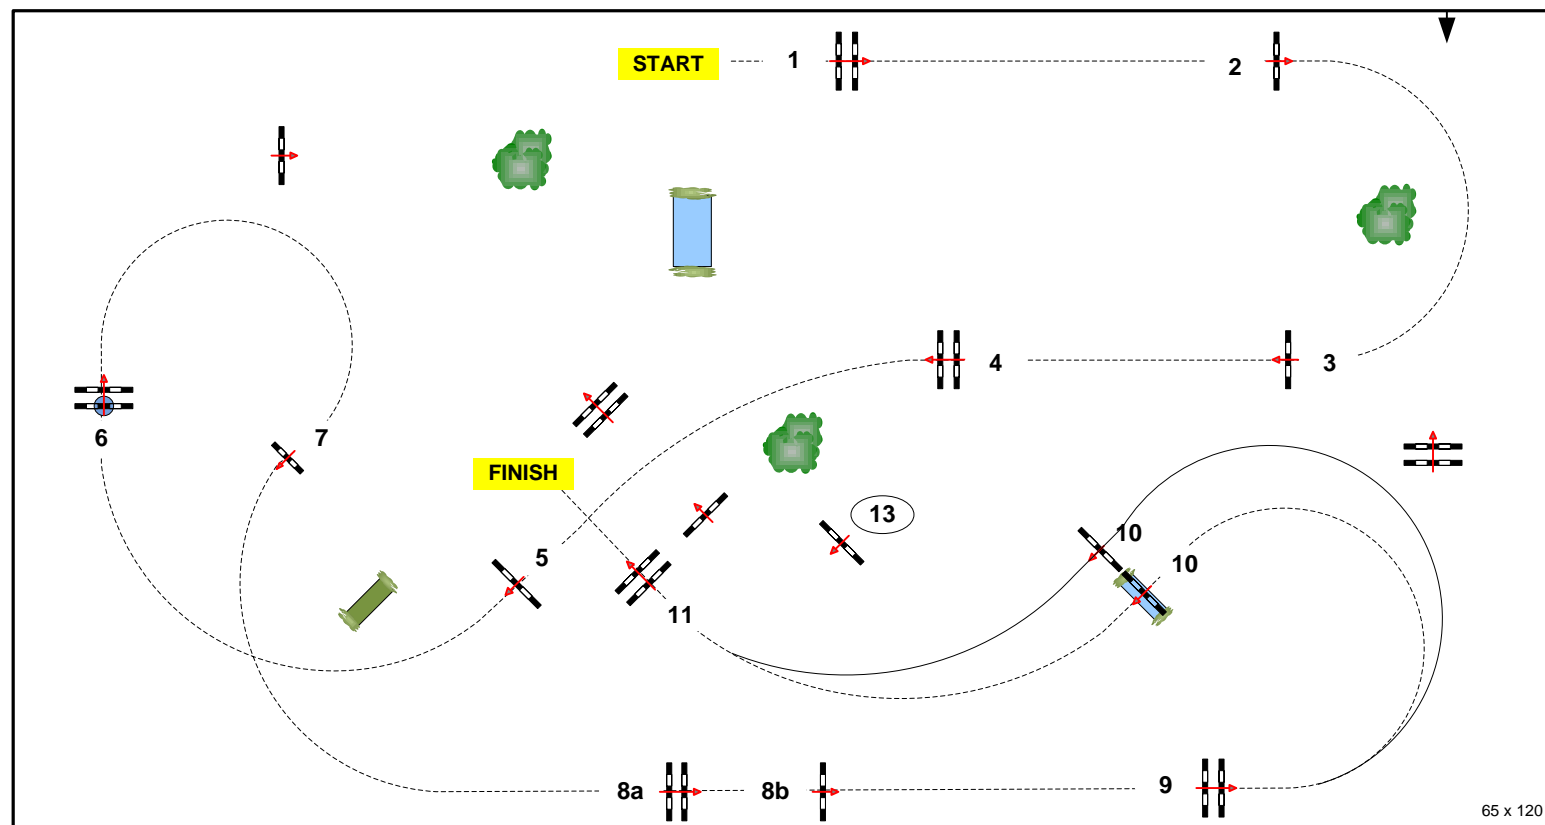

CSI*** MAGNA RACINO - SPRING TOUR 2013

2nd Week

ARENA 2

Class No.: 61

FINALE VIP Tour small

Competition with one jump-off

65 x 120

Table:	A
FEI RG / Art.	238.2.2
Approx Height:	1,15 m
Speed:	350 m/min
Length:	440 m
Time Allowed:	76 sec
Time Limit:	152 sec
Obstacles:	11
Efforts:	12
Penalty Seconds:	
Jump-Off:	
1-4-5-6-7-8a-8b-13	
Length:	300 m
Time Allowed:	52 sec

Parcours Team: Stefan Wirth (GER), Gregor Gschlenk (AUT) 😊

61