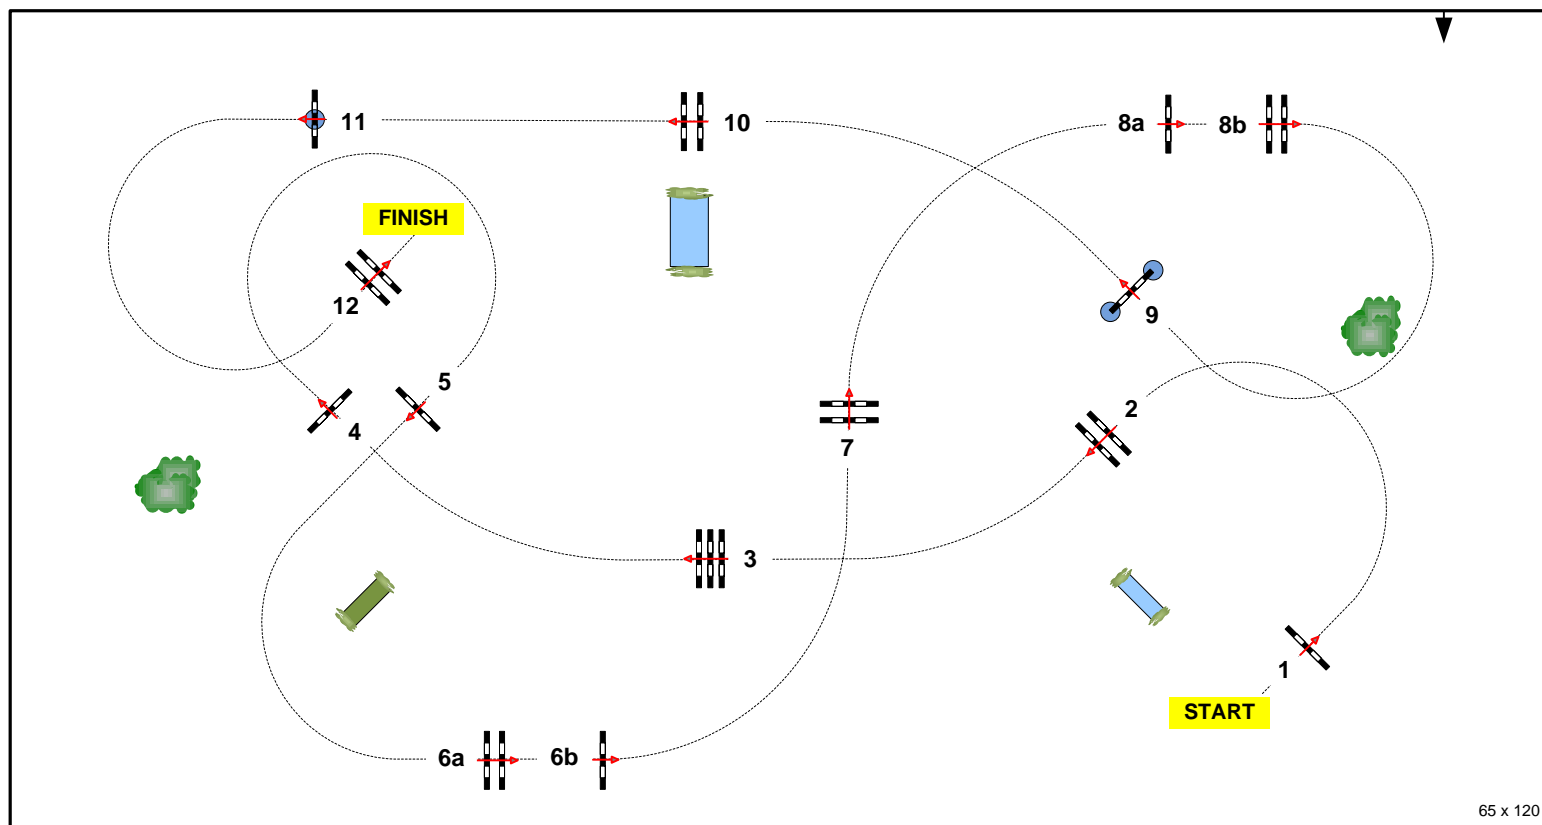

# CSI\*\*\* MAGNA RACINO - SPRING TOUR 2013

3<sup>rd</sup> Week

## ARENA 2

Class No.: 67

Silver Tour

Competition against the clock

65 x 120

|                |           |
|----------------|-----------|
| Table:         | A         |
| FEI RG / Art.  | 238.2.1   |
| Approx Height: | 1,30 m    |
| Speed:         | 350 m/min |
| Length:        | 460 m     |
| Time Allowed:  | 79 sec    |
| Time Limit:    | 158 sec   |
| Obstacles:     | 12        |
| Efforts:       | 14        |