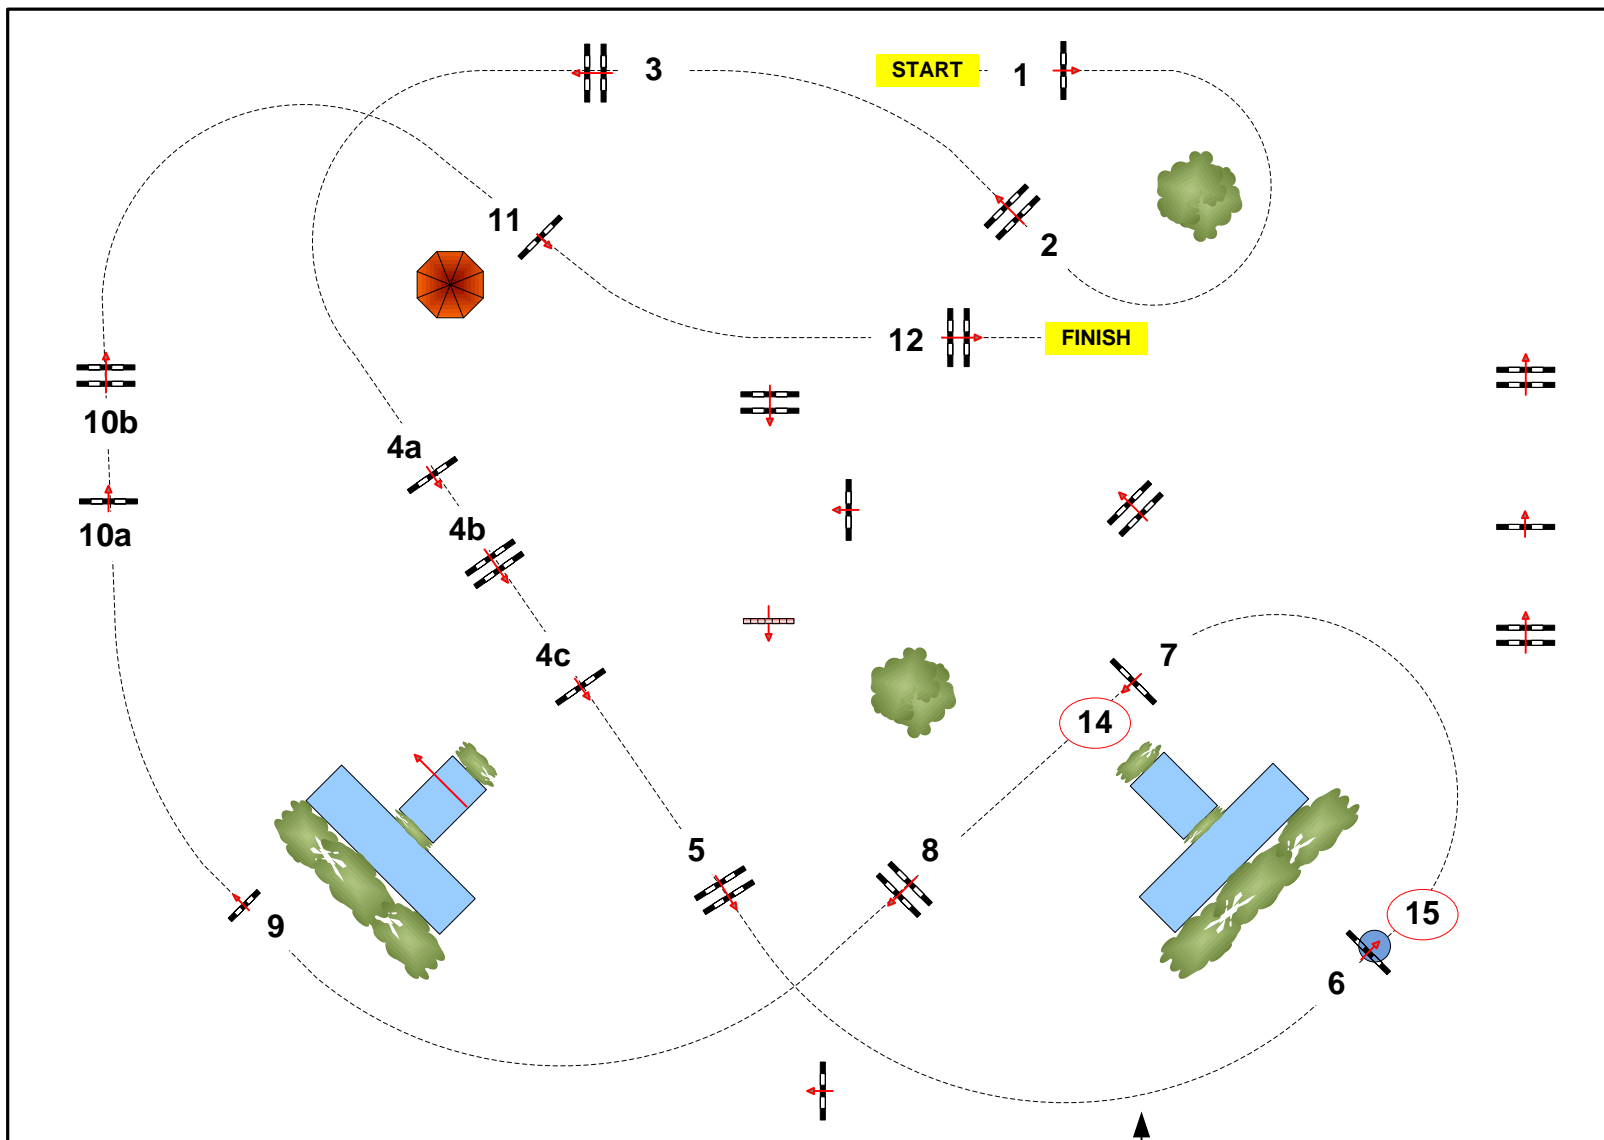

Class No.: 82

Finale 6Y Horses

Competition with one jump-off

Table:	A
FEI RG / Art.	238.2.2
Approx Height:	1,25 m
Speed:	350 m/min
Length:	490 m
Time Allowed:	84 sec
Time Limit:	168 sec
Obstacles:	11
Efforts:	14

Jump-Off:	
<b>10a-11-3-4a-4b-14-15</b>	
Length:	290 m
Time Allowed:	50 sec
Time Limit:	100 sec