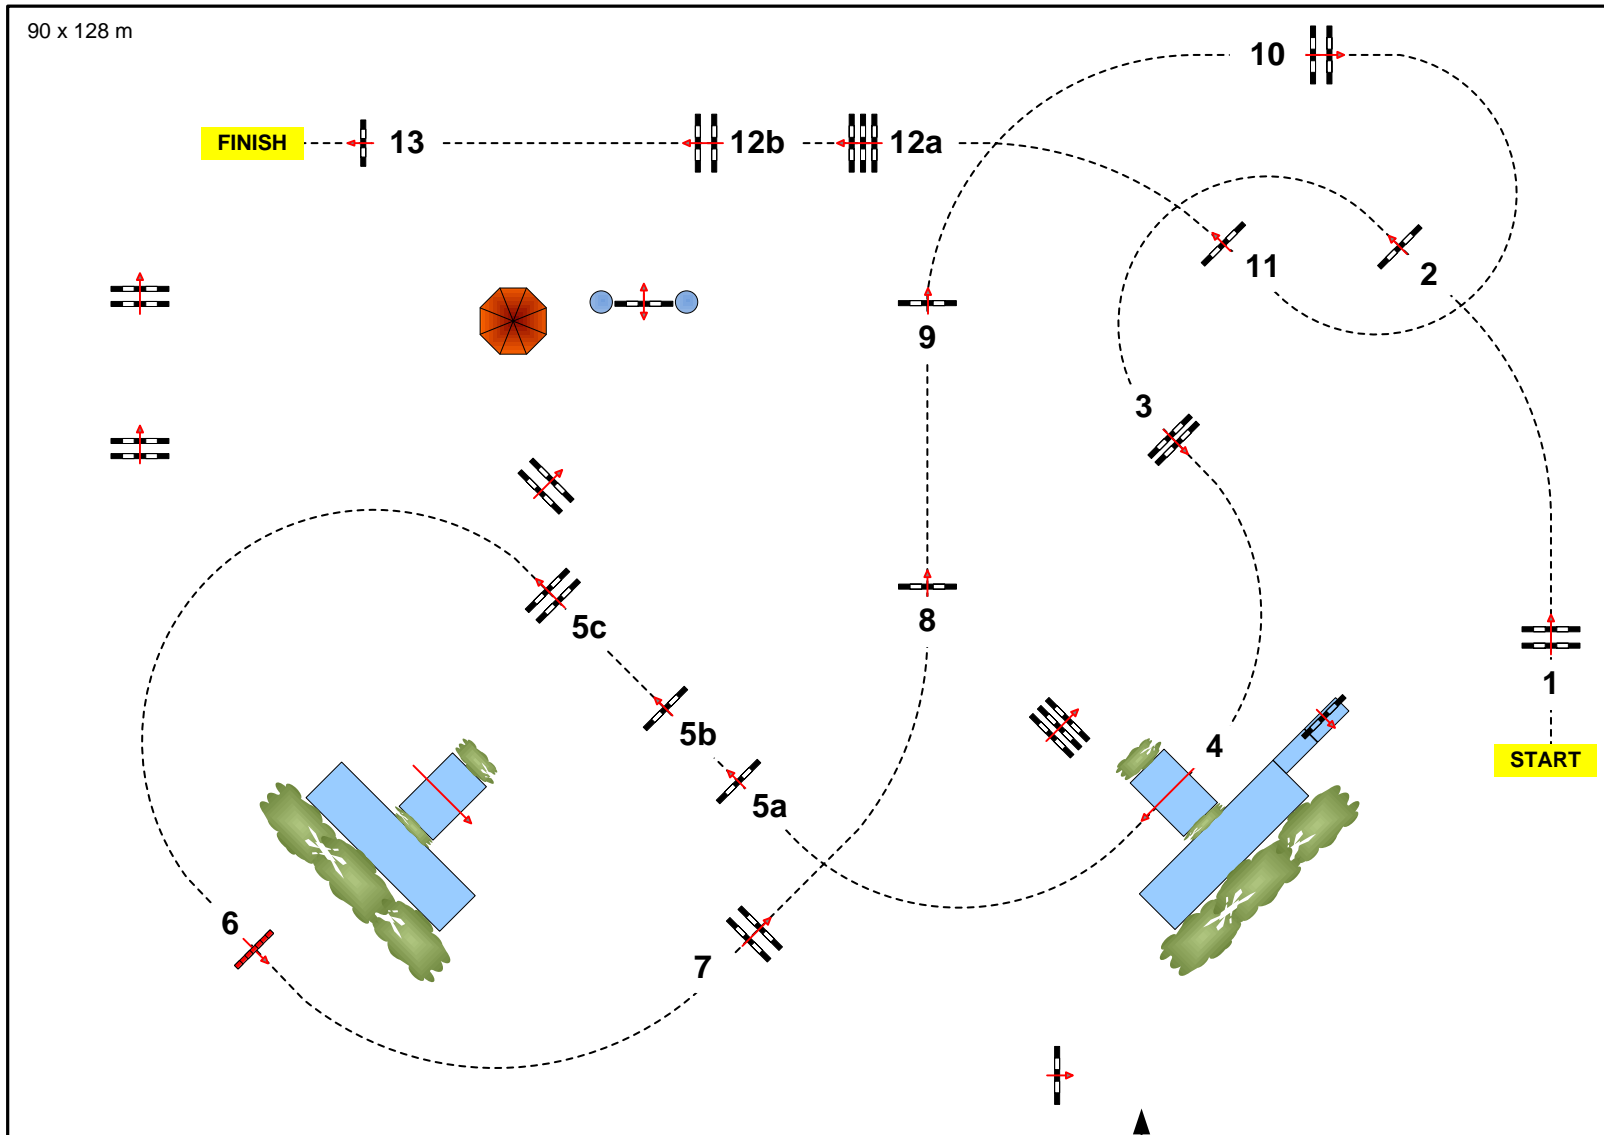

Class No.: 92 / 1

Best of Magna Racino - Round 1

Competition over two rounds

Table:	A
FEI RG / Art.	273.3.4
Approx Height:	1,55 m
Speed:	400 m/min
Length:	530 m
Time Allowed:	80 sec
Time Limit:	160 sec
Obstacles:	13
Efforts:	16